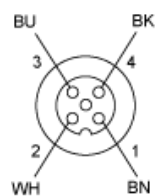

Dimensions

L : Length of cable

---

## Connections and Schemes

---

### Connector

BN : Brown  
BK : Black  
BU : Blue  
WH : White