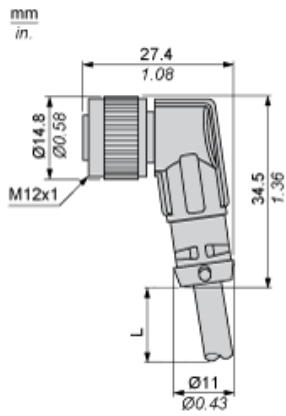

## Complementary

Electrical connection	Elbowed female connector M12, 4 pins
Cable connector fixing	Screw-on
Collar material	Metal
Status LED	Without
Cable length	32.81 ft (10 m)
Cable outer diameter	0.23 in (5.9 mm)
Cable composition	4 x 0.34 mm <sup>2</sup>
Wire insulation material	PUR shielded cable)
[Ue] rated operational voltage	250 V AC 300 V DC
Line Rated Current	4 A
Contact resistance	5000 μOhm
Minimum insulating resistance	1 GΩ
Net Weight	1.76 lb(US) (0.8 kg)

## Packing Units

Unit Type of Package 1	PCE
Number of Units in Package 1	1
Package 1 Height	0.98 in (2.5 cm)
Package 1 Width	7.28 in (18.5 cm)
Package 1 Length	7.28 in (18.5 cm)
Package 1 Weight	13.97 oz (396.0 g)

Dimensions

L : Length of cable

---