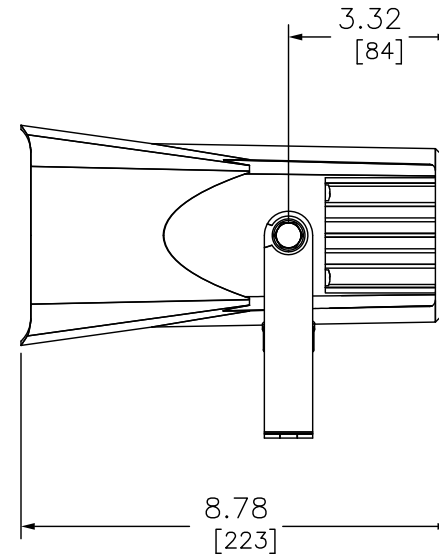

TOP

FRONT

RIGHT

DUAL DIMENSIONS: INCHES
MILLIMETERS

MULTI-SOUND SIREN

DWG# XVS14BMW
NO.