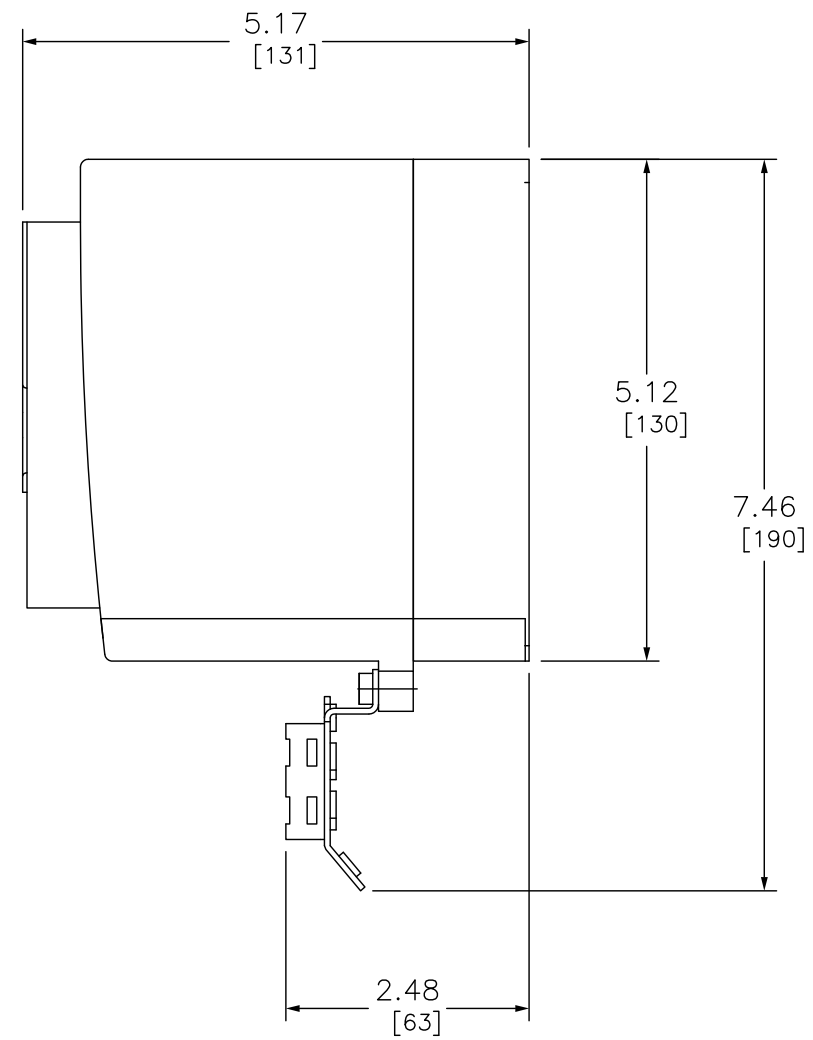

FRONT

RIGHT

DUAL DIMENSIONS: INCHES  
MILLIMETERS

AC DRIVE, 1 HP, 230V 1 PHASE IN, 230V OUT

**SQUARE D**™  
by Schneider Electric

DWG# ATV12H075M2  
NO.