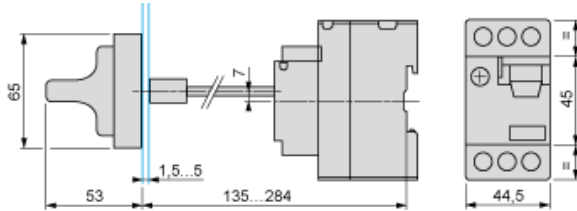

Mounting of External Operator GV2AP03 for GV2LE