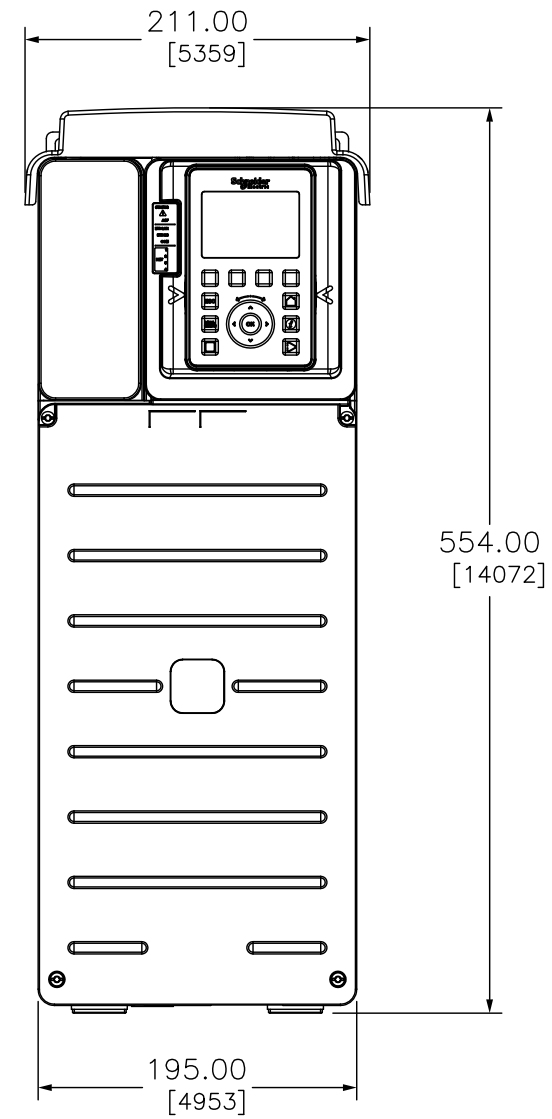

SIDE

FRONT

DUAL DIMENSIONS: INCHES
MILLIMETERS

ATV930D11M3
SPEEDDRIVE,TYPE1,15HP200v/240v WITH BC

DWG#
NO. ATV930D11M3