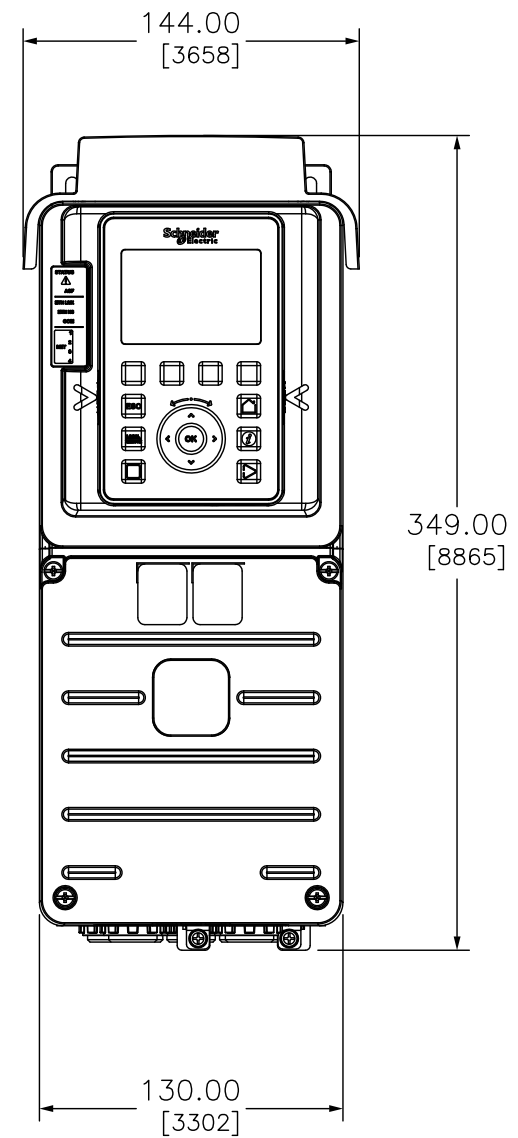

SIDE

FRONT

DUAL DIMENSIONS: INCHES
MILLIMETERS

ATV930U30M3
SPEEDDRIVE, TYPE 1, 4HP 200v/240v WITH BC

DWG# ATV930U30M3
NO.