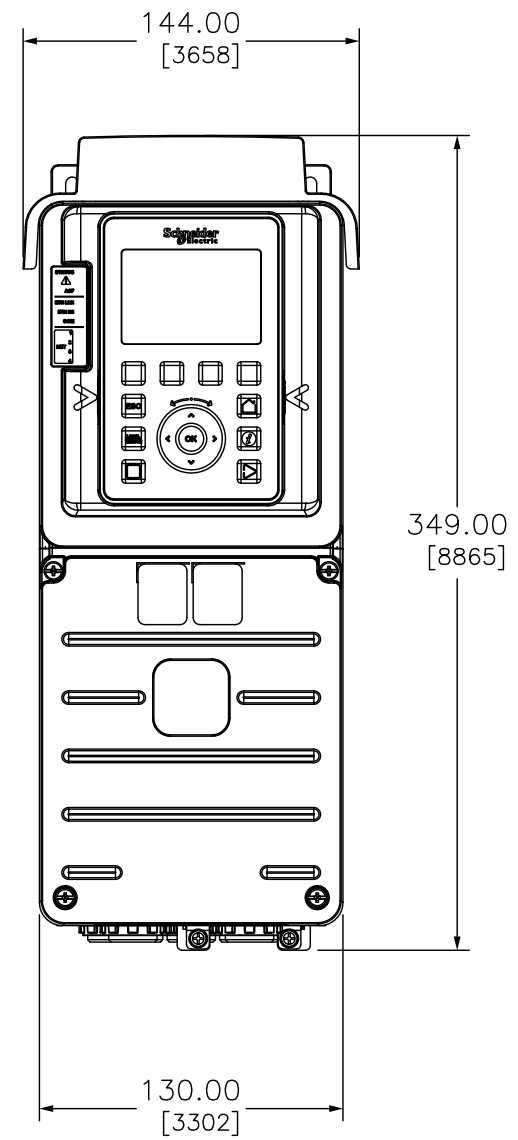

SIDE

FRONT

DUAL DIMENSIONS: INCHES  
MILLIMETERS

ATV930U07N4  
SPEEDDRIVE, TYPE 1,1HP,400v/480v WITH BC

DWG#  
NO. ATV930U07N4