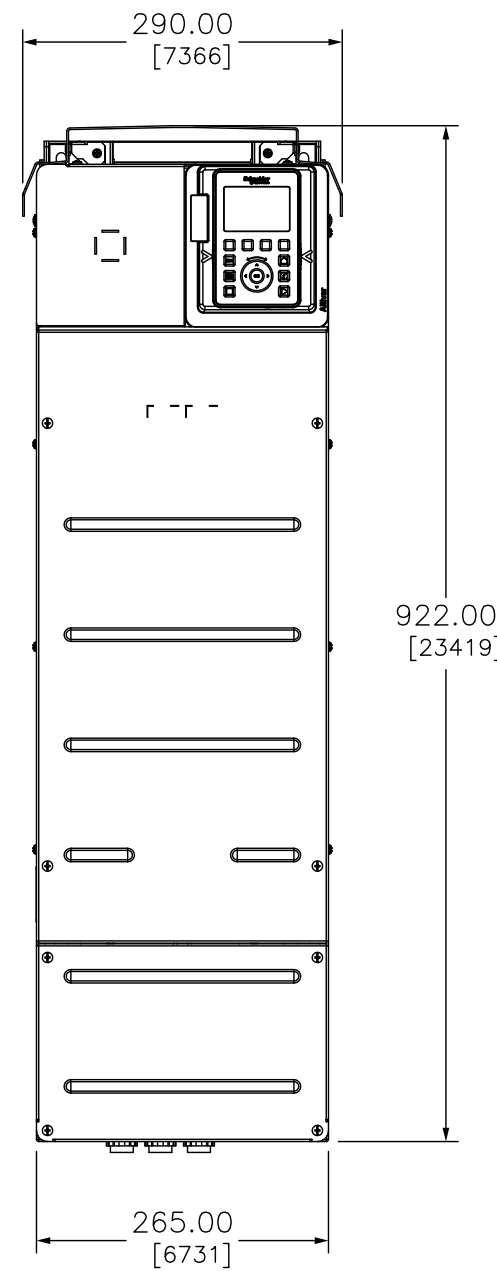

SIDE

FRONT

DUAL DIMENSIONS: INCHES  
MILLIMETERS

ATV930D90N4C  
SPEEDDRIVE, TYPE1, 125HP400v/480v W/O BC

DWG#  
NO. ATV930D90N4C