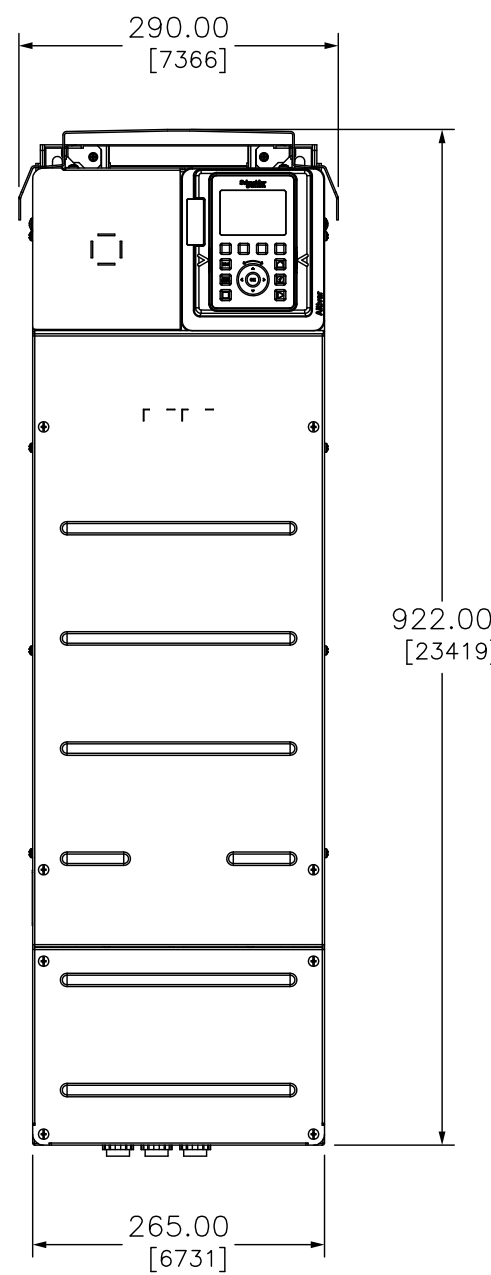

SIDE

FRONT

DUAL DIMENSIONS: INCHES
MILLIMETERS

ATV930D55N4C
SPEEDDRIVE,TYPE1,75HP400v/480v W/O BC

DWG#
NO. ATV930D55N4C