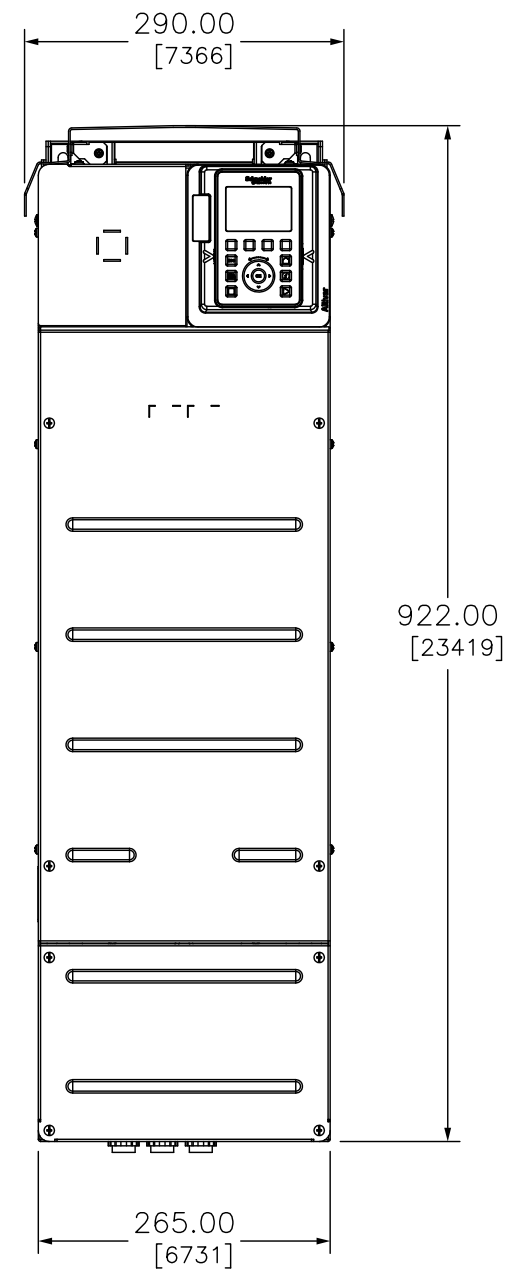

SIDE

FRONT

DUAL DIMENSIONS: INCHES  
MILLIMETERS

ATV930D75N4C  
SPEEDDRIVE, TYPE1, 100HP400v/480v W/O BC

DWG# ATV930D75N4C  
NO.