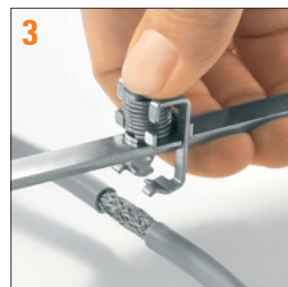

KLBÜ

Type	Ø	(a x b x c x d) mm	Order No.
KLBÜ CO 1	3.0 ... 10.0 mm	18.0 x 12.0 x 13.2 x 32.0	1753311001
KLBÜ CO 2	4.0 ... 15.0 mm	18.0 x 20.0 x 21.1 x 41.6	1752131001
KLBÜ CO 3	10.0 ... 20.0 mm	25.0 x 23.0 x 24.0 x 45.0	1749151001
KLBÜ CO 4	15.0 ... 28.0 mm	25.0 x 31.0 x 32.0 x 56.0	1749161001
KLBÜ CO 5	20.0 ... 37.0 mm	32.0 x 40.0 x 42.7 x 64.5	1755081001

Type	Ø	(a x b x c) mm	Order No.
KLBÜ 2 x 2-6	2.0 ... 6.0 mm	15.0 x 18.0 x 24.0	1675350000
KLBÜ 3-8	3.0 ... 8.0 mm	13.0 x 18.0 x 26.0	1600480000
KLBÜ 4-13.5	4.0 ... 13.5 mm	20.0 x 20.5 x 31.5	1592810000
KLBÜ 10-20	10.0 ... 20.0 mm	25.0 x 26.0 x 40.0	1600490000
KLBÜ 15-32	15.0 ... 32.0 mm	36.0 x 32.0 x 63.9	1716300000