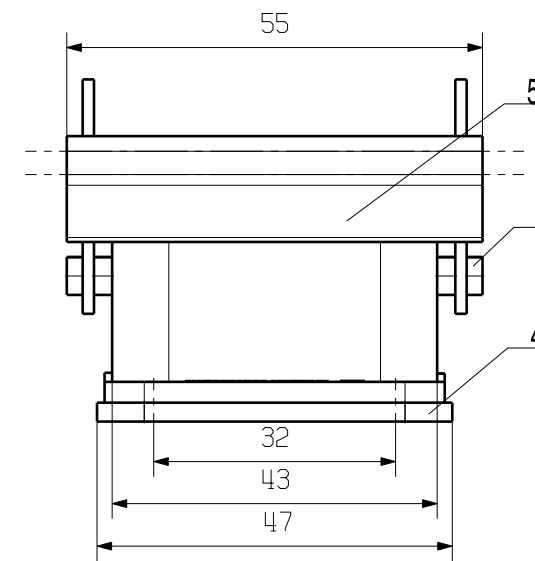

MASSE OHNE TOLERANZ SIND KEINE PRUEFMASSE
 DIMS. WITHOUT TOLERANCE ARE NOT CONTROL DIMS.

MONTAGEAUSSCHNITT
 MOUNTING CUT-OUT

M 1/2

5	LOCKING	STAINLESS STEEL
4	FLAT SEALING	NBR
3	SEALING	NBR
2	LOCKING BOLTS	STAINLESS STEEL
1	BULKHEAD HOUSING	ALUMINIUM WITH POWDER COATING
ROHSTOFF-NR. R.PART NO.	TYP PART NAME	WERKSTOFF MATERIAL

MAX. NRN./NOS. ?		CAT.NO.: 121240000	
MODIFICATION		DRAWING NO. ISSUE NO.	
Weidmüller		HDC 24B ABU	
DRAWN 26.10.2005 YANG_A		ANBAUGEHAEUSE	
RESPONSIBLE		BULKHEAD HOUSING	
SUPERSEDES:		PRODUCT FILE:	
SUPERSEDED BY:			
CHECKED 31.10.2005 ZHANG_T			
APPROVED			