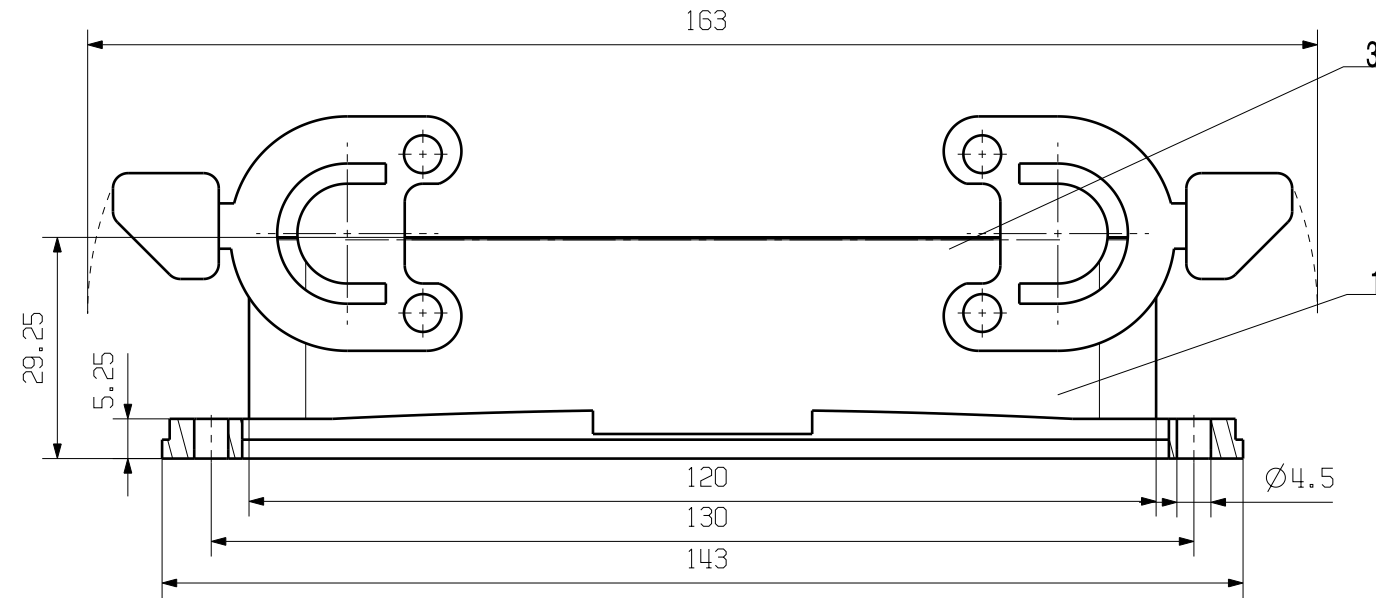

MASSE OHNE TOLERANZ SIND KEINE PRUEFMASSE
 DIMS. WITHOUT TOLERANCE ARE NOT CONTROL DIMS.

MONTAGEAUSSCHNITT
 MOUNTING CUT-OUT

M 1/2

5	LOCKING	STAINLESS STEEL
4	FLAT SEALING	NBR
3	SEALING	NBR
2	LOCKING BOLTS	STAINLESS STEEL
1	BULKHEAD HOUSING	ALUMINIUM WITH POWDER COATING
ROHSTOFF-NR. R.PART NO.	TYP PART NAME	WERKSTOFF MATERIAL

MAX. NRN./NOS. ?		CAT.NO.: 121240000	
MODIFICATION		DRAWING NO. ISSUE NO.	
Weidmüller		HDC 24B ABU	
DRAWN 26.10.2005 YANG_A		ANBAUGEHAEUSE	
RESPONSIBLE		BULKHEAD HOUSING	
SUPERSEDES:		PRODUCT FILE:	
SUPERSEDED BY:			
CHECKED 31.10.2005 ZHANG_T			
APPROVED			