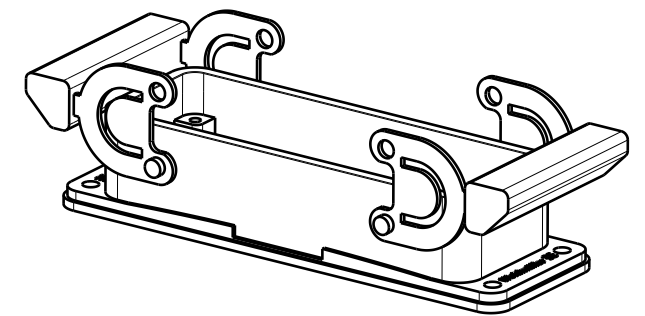

MASSE OHNE TOLERANZ SIND KEINE PRUEFMASSE
 DIMS. WITHOUT TOLERANCE ARE NOT CONTROL DIMS.

MONTAGEAUSSCHNITT
 MOUNTING CUT-OUT

M 1/2

5	LOCKING	STAINLESS STEEL
4	FLAT SEALING	NBR
3	SEALING	NBR
2	LOCKING BOLTS	STAINLESS STEEL
1	BULKHEAD HOUSING	ALUMINIUM WITH POWDER COATING
ROHSTOFF-NR. R.PART NO.	TYP PART NAME	WERKSTOFF MATERIAL

MAX. NRN./NOS. ?		CAT.NO.: 121240000	
MODIFICATION		DRAWING NO. ISSUE NO.	
Weidmüller		HDC 24B ABU	
DRAWN 26.10.2005 YANG_A		ANBAUGEHAEUSE	
RESPONSIBLE		BULKHEAD HOUSING	
SUPERSEDES:		PRODUCT FILE:	
SUPERSEDED BY:			
CHECKED 31.10.2005 ZHANG_T			
APPROVED			