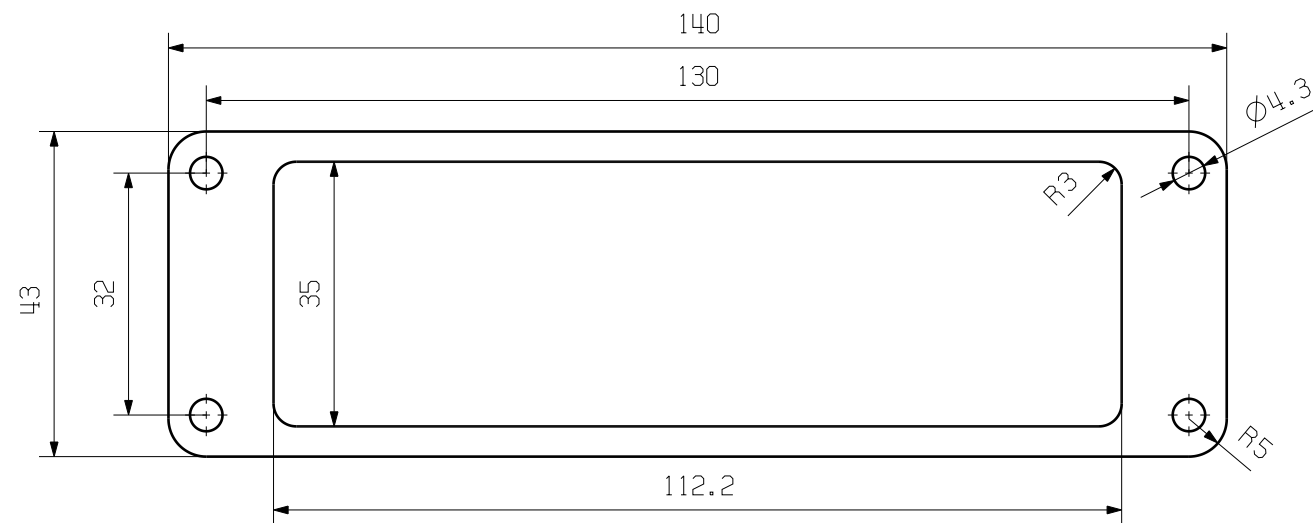

MASSE OHNE TOLERANZ SIND KEINE PRUEFMASSE
 DIMS. WITHOUT TOLERANCE ARE NOT CONTROL DIMS.

MONTAGEAUSSCHNITT
 MOUNTING CUT-OUT

M 1/2

5	LOCKING	STAINLESS STEEL
4	FLAT SEALING	NBR
3	SEALING	NBR
2	LOCKING BOLTS	STAINLESS STEEL
1	BULKHEAD HOUSING	ALUMINIUM WITH POWDER COATING
ROHSTOFF-NR. R.PART NO.	TYP PART NAME	WERKSTOFF MATERIAL

MAX. NRN./NOS. ?		CAT.NO.: 121240000	
MODIFICATION		DRAWING NO. ISSUE NO.	
Weidmüller		HDC 24B ABU	
DRAWN 26.10.2005 YANG_A		ANBAUGEHAEUSE	
RESPONSIBLE		BULKHEAD HOUSING	
SUPERSEDES:		PRODUCT FILE:	
SUPERSEDED BY:			
CHECKED 31.10.2005 ZHANG_T			
APPROVED			