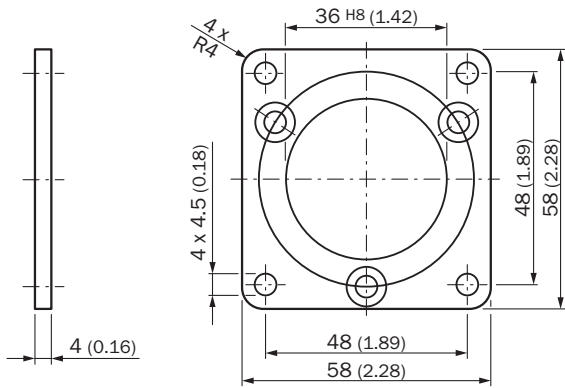

Dimensional drawing (Dimensions in mm (inch))