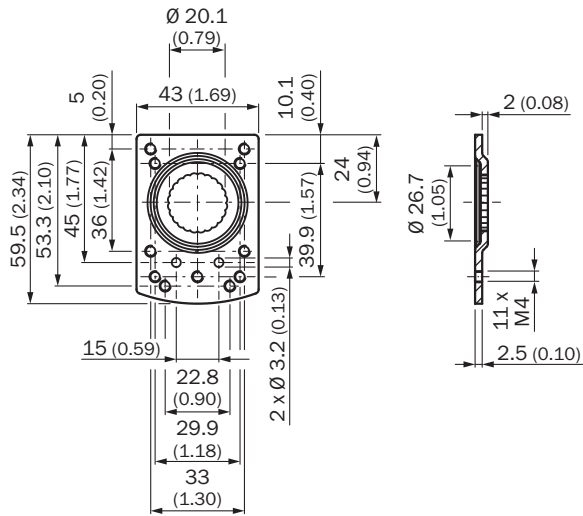

Detailed technical data

Technical specifications

<b>Accessory group</b>	Universal bar clamp systems
<b>Material</b>	Zinc plated steel (sheet), Zinc die cast (clamping bracket)
<b>Items supplied</b>	Universal clamp (5322626), mounting hardware
<b>Description</b>	Plate N02 for universal clamp bracket
<b>Usable for</b>	W4S-3 Glass W4SLG-3 W4S-3 Inox W4S-3 Inox Glass W9 W11-2 W12-3 W12-2 Laser W12G W12 Teflon W16 W250 W250-2 PowerProx W11G-2 TranspaTect UC12 P250 G6 Inox W4S-3 Glass W4SL-3V W4SLG-3V W4SL-3H

Dimensional drawing (Dimensions in mm (inch))

BEF-KHS-KH3