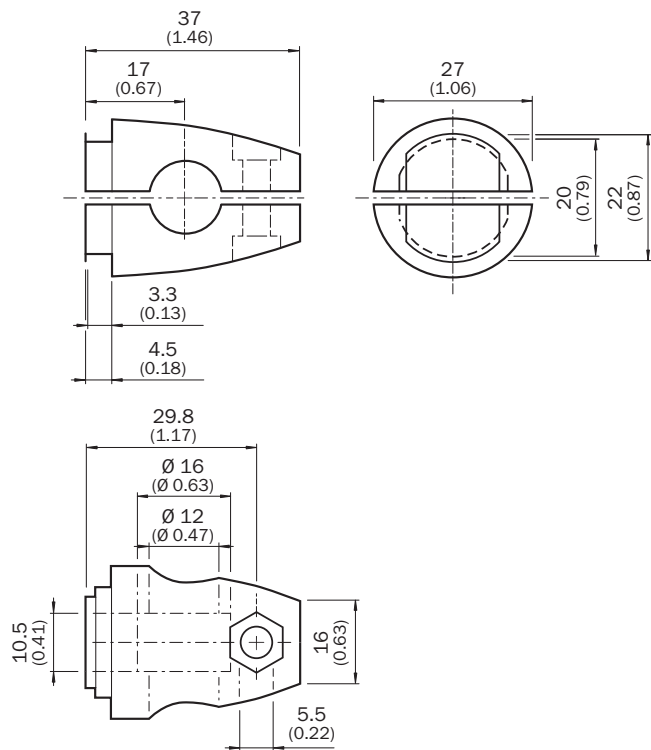

Detailed technical data

Technical specifications

<b>Accessory group</b>	Universal bar clamp systems
<b>Material</b>	Zinc plated steel (sheet), Zinc die cast (clamping bracket)
<b>Items supplied</b>	Universal clamp (5322626), mounting hardware
<b>Description</b>	Plate N02 for universal clamp bracket
<b>Usable for</b>	W4S-3 Glass W4SLG-3 W4S-3 Inox W4S-3 Inox Glass W9 W11-2 W12-3 W12-2 Laser W12G W12 Teflon W16 W250 W250-2 PowerProx W11G-2 TranspaTect UC12 P250 G6 Inox W4S-3 Glass W4SL-3V W4SLG-3V W4SL-3H

Dimensional drawing (Dimensions in mm (inch))

BEF-KHS-KH3