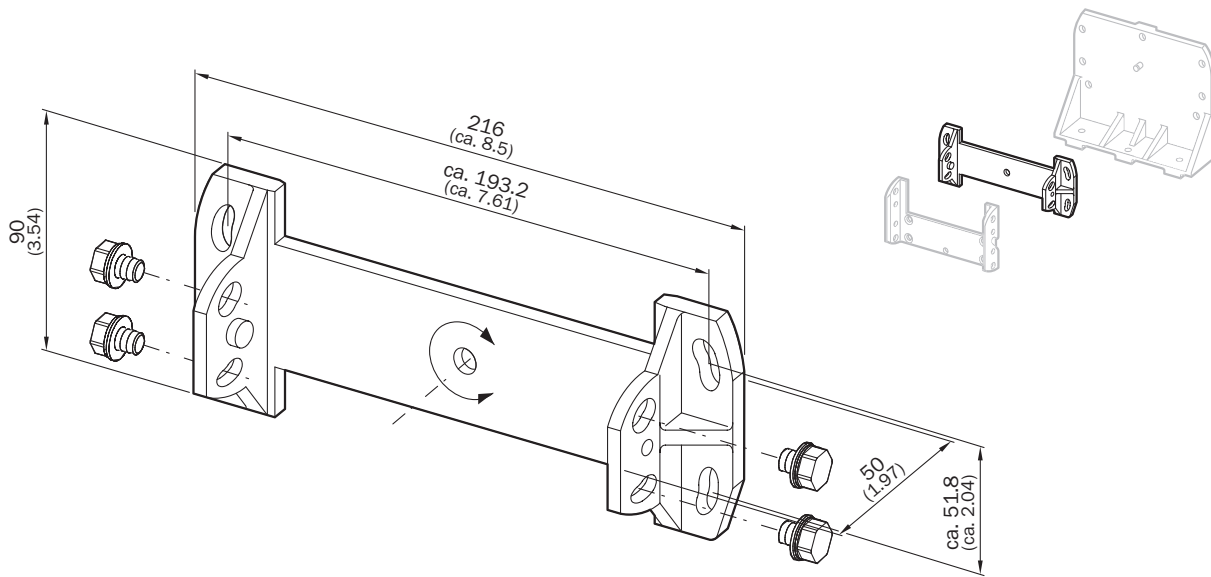

Mounting kit 2

SICK
Sensor Intelligence.

Ordering information

Type	Part no.
Mounting kit 2	2015624

Other models and accessories → www.sick.com/

Detailed technical data

Technical specifications

Accessory group	Mounting brackets and plates
Accessory family	Mounting brackets
Material	Aluminum
Packing unit	1 piece
Description	Mounting bracket for rear mounting on wall or machine, adjustable longitudinal and lateral axes, only in conjunction with mounting kit 1 (2015623)

Dimensional drawing (Dimensions in mm (inch))

Instruction for installation

- ① Threaded holes M8x9
- ② Mounting screws
- ③ Mounting kit 3
- ④ Mounting kit 2
- ⑤ Mounting kit 1

- ① Threaded holes M8x9
- ② Fixing screw
- ③ Mounting kit 2
- ④ Mounting kit 1