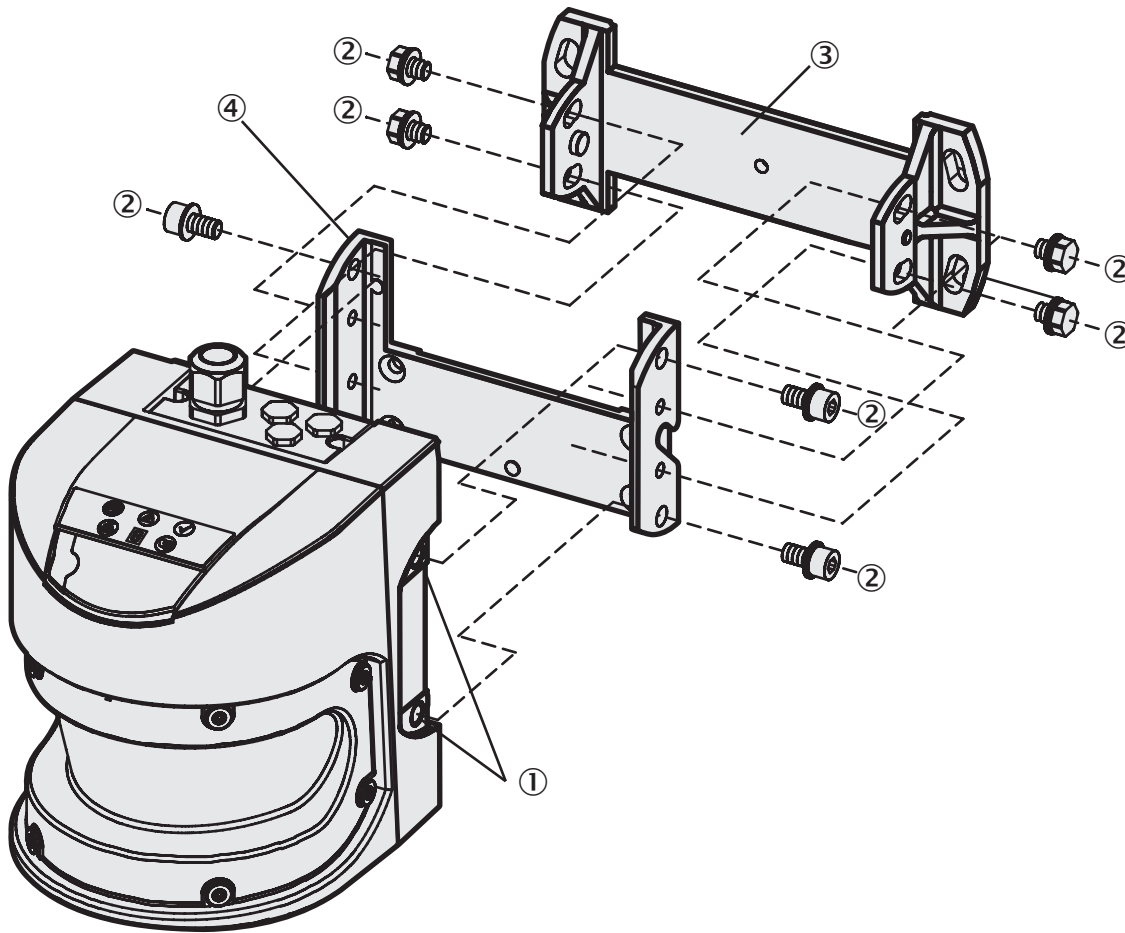

Mounting kit 2

SICK
Sensor Intelligence.

Ordering information

Type	Part no.
Mounting kit 2	2015624

Other models and accessories → www.sick.com/

Detailed technical data

Technical specifications

Accessory group	Mounting brackets and plates
Accessory family	Mounting brackets
Material	Aluminum
Packing unit	1 piece
Description	Mounting bracket for rear mounting on wall or machine, adjustable longitudinal and lateral axes, only in conjunction with mounting kit 1 (2015623)

Dimensional drawing (Dimensions in mm (inch))

Instruction for installation

- ① Threaded holes M8x9
- ② Mounting screws
- ③ Mounting kit 3
- ④ Mounting kit 2
- ⑤ Mounting kit 1

- ① Threaded holes M8x9
- ② Fixing screw
- ③ Mounting kit 2
- ④ Mounting kit 1