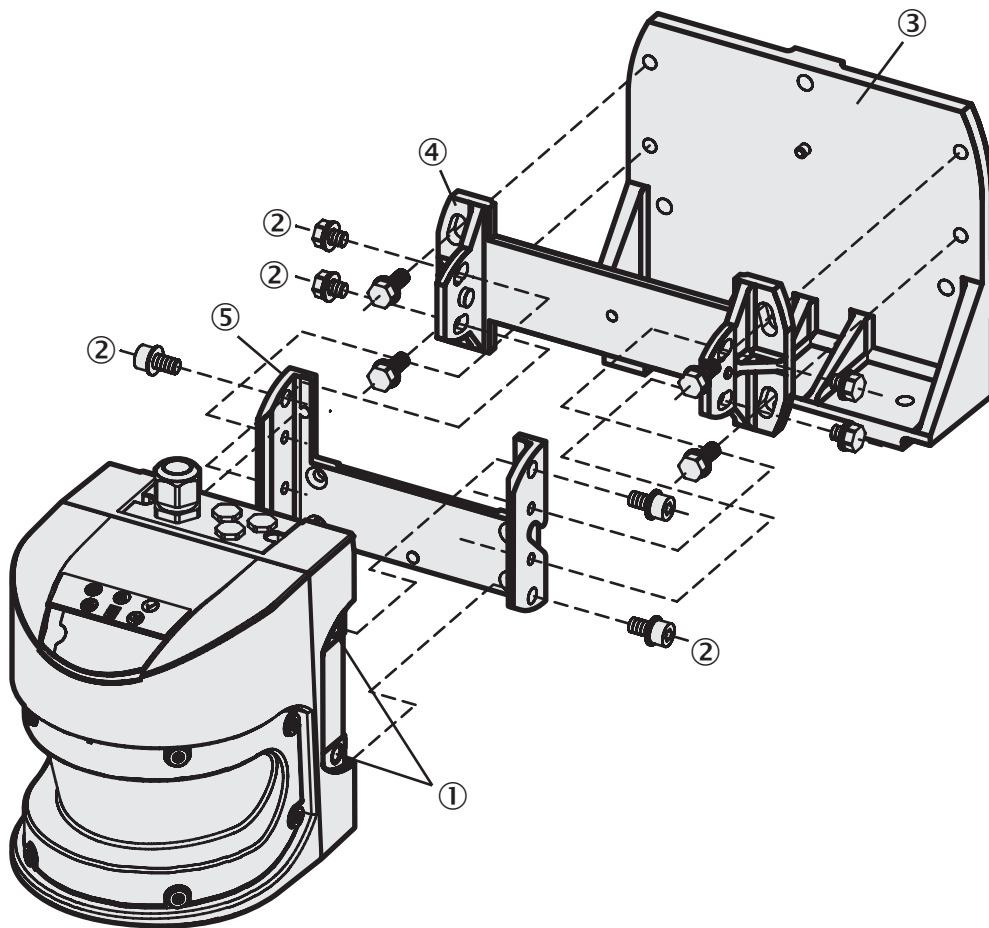

Mounting kit 2

SICK
Sensor Intelligence.

Ordering information

Type	Part no.
Mounting kit 2	2015624

Other models and accessories → www.sick.com/

Detailed technical data

Technical specifications

Accessory group	Mounting brackets and plates
Accessory family	Mounting brackets
Material	Aluminum
Packing unit	1 piece
Description	Mounting bracket for rear mounting on wall or machine, adjustable longitudinal and lateral axes, only in conjunction with mounting kit 1 (2015623)

Dimensional drawing (Dimensions in mm (inch))

Instruction for installation

- ① Threaded holes M8x9
- ② Mounting screws
- ③ Mounting kit 3
- ④ Mounting kit 2
- ⑤ Mounting kit 1

- ① Threaded holes M8x9
- ② Fixing screw
- ③ Mounting kit 2
- ④ Mounting kit 1