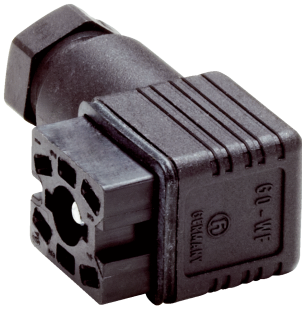

DOS-1406-W

**SICK**  
Sensor Intelligence.

## Ordering information

Type	Part no.
DOS-1406-W	6006685

Please consider the operational voltage of the connector. For sensors with an integrated cable and flying leads the operational voltage of the connector can be lower than the operational voltage of the sensor.

### Technical specifications

<b>Accessory group</b>	Plug connectors and cables
<b>Accessory family</b>	Field-attachable connectors
<b>Connection type head A</b>	Female connector, Q6, 6-pin, angled, AC-coded
<b>Connection type</b>	Solder connection
<b>Connector material</b>	PA 66
<b>Connector color</b>	Black
<b>Shielding</b>	Unshielded
<b>Permitted cable diameter</b>	4 mm ... 7.5 mm
<b>Permitted cross-section</b>	0.14 mm <sup>2</sup> ... 0.5 mm <sup>2</sup>
<b>Reference voltage</b>	≤ 250 V AC
<b>Current loading</b>	6 A
<b>Enclosure rating</b>	IP65
<b>Ambient operating temperature</b>	Head -40 °C ... +90 °C