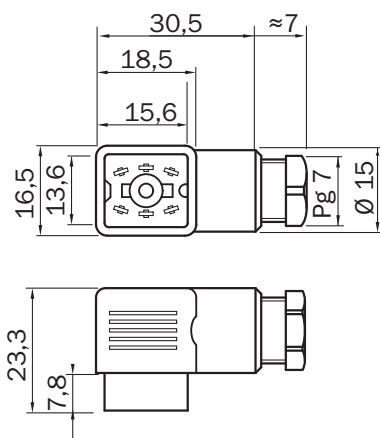

## Ordering information

Type	Part no.
DOS-1406-W	6006685

Please consider the operational voltage of the connector. For sensors with an integrated cable and flying leads the operational voltage of the connector can be lower than the operational voltage of the sensor.

### Technical specifications

<b>Accessory group</b>	Plug connectors and cables
<b>Accessory family</b>	Field-attachable connectors
<b>Connection type head A</b>	Female connector, Q6, 6-pin, angled, AC-coded
<b>Connection type</b>	Solder connection
<b>Connector material</b>	PA 66
<b>Connector color</b>	Black
<b>Shielding</b>	Unshielded
<b>Permitted cable diameter</b>	4 mm ... 7.5 mm
<b>Permitted cross-section</b>	0.14 mm <sup>2</sup> ... 0.5 mm <sup>2</sup>
<b>Reference voltage</b>	≤ 250 V AC
<b>Current loading</b>	6 A
<b>Enclosure rating</b>	IP65
<b>Ambient operating temperature</b>	Head -40 °C ... +90 °C

## Dimensional drawing (Dimensions in mm (inch))