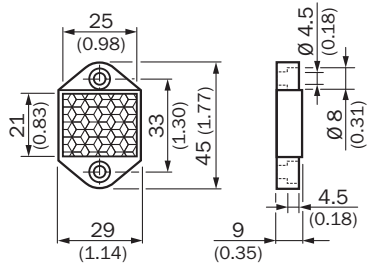

P40

SICK
Sensor Intelligence.

Ordering information

| Type | Part no. |
|------|----------|
| P40 | 5313923 |

Other models and accessories → www.sick.com/

Detailed technical data

Technical specifications

| | |
|--------------------------------------|-------------------------------|
| Accessory group | Reflectors |
| Accessory family | Angular |
| Description | Rectangular, screw connection |
| Mounting system type | Screw-on, 2 hole mounting |
| Ambient operating temperature | -20 °C ... +65 °C |
| Dimensions | 29 mm x 45 mm |
| Reflective area | 21 mm x 25 mm |
| Material | PMMA/ABS |

Dimensional drawing (Dimensions in mm (inch))

SICK AT A GLANCE

SICK is one of the leading manufacturers of intelligent sensors and sensor solutions for industrial applications. A unique range of products and services creates the perfect basis for controlling processes securely and efficiently, protecting individuals from accidents and preventing damage to the environment.