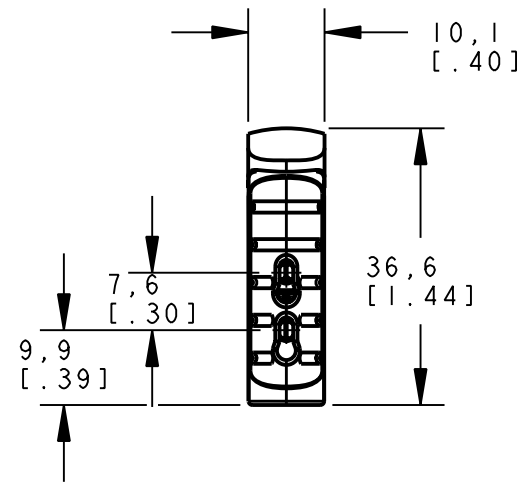

8 | 7 | 6 | 5 | 4 | 3 | 2 | 1

D  
C  
B  
A

ISOMETRIC VIEW  
SCALE 1:1

This drawing is the property of BANNER ENGINEERING CORP. and is proprietary in general and in detail. Its contents shall not be revealed to outside parties without written consent of BANNER.

BANNER ENGINEERING CORP.  
P.O. BOX 9414  
MINNEAPOLIS, MN 55440

THIRD ANGLE PROJECTION

TITLE  
**DIODN/DP/IN/IP/UN/UP CABLE/PIGTAIL**  
**WEB CAD DRAWINGS 2D/3D**

SIZE B DRAWING NO. **156680** REV.

SCALE 1:1 SHEET 1 OF 1

NOTES:  
1. ALL DIMENSIONS ARE MILLIMETERS [INCHES] UNLESS OTHERWISE NOTED.

8 | 7 | 6 | 5 | 4 | 3 | 2 | 1 | PRO/E