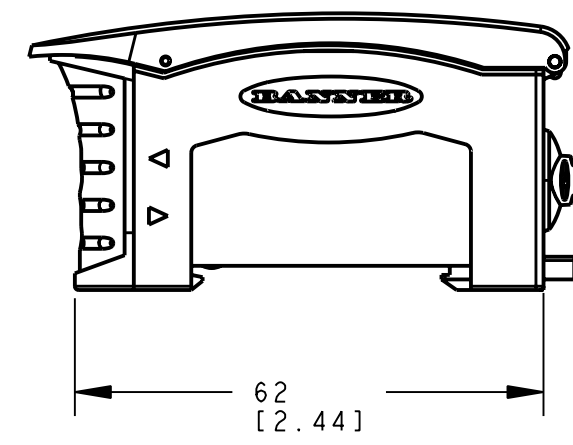

8 | 7 | 6 | 5 | 4 | 3 | 2 | 1

D  
C  
B  
A

ISOMETRIC VIEW  
SCALE 1:1

This drawing is the property of BANNER ENGINEERING CORP. and is proprietary in general and in detail. Its contents shall not be revealed to outside parties without written consent of BANNER.

BANNER ENGINEERING CORP.  
P.O. BOX 9414  
MINNEAPOLIS, MN 55440

THIRD ANGLE PROJECTION

TITLE  
**DIODN/DP/IN/IP/UN/UP CABLE/PIGTAIL**  
**WEB CAD DRAWINGS 2D/3D**

SIZE B DRAWING NO. **156680** REV.

SCALE 1:1 SHEET 1 OF 1

NOTES:  
1. ALL DIMENSIONS ARE MILLIMETERS [INCHES] UNLESS OTHERWISE NOTED.

8 | 7 | 6 | 5 | 4 | 3 | 2 | 1 | PRO/E