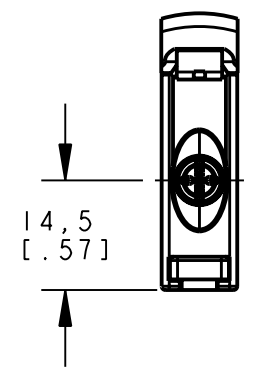

8 | 7 | 6 | 5 | 4 | 3 | 2 | 1

D  
C  
B  
A

ISOMETRIC VIEW  
SCALE 1:1

This drawing is the property of BANNER ENGINEERING CORP. and is proprietary in general and in detail. Its contents shall not be revealed to outside parties without written consent of BANNER.

BANNER ENGINEERING CORP.  
P.O. BOX 9414  
MINNEAPOLIS, MN 55440

THIRD ANGLE PROJECTION

TITLE  
**DIODN/DP/IN/IP/UN/UP CABLE/PIGTAIL**  
**WEB CAD DRAWINGS 2D/3D**

SIZE B DRAWING NO. **156680** REV.

SCALE 1:1 SHEET 1 OF 1

NOTES:  
1. ALL DIMENSIONS ARE MILLIMETERS [INCHES] UNLESS OTHERWISE NOTED.

8 | 7 | 6 | 5 | 4 | 3 | 2 | 1 | PRO/E