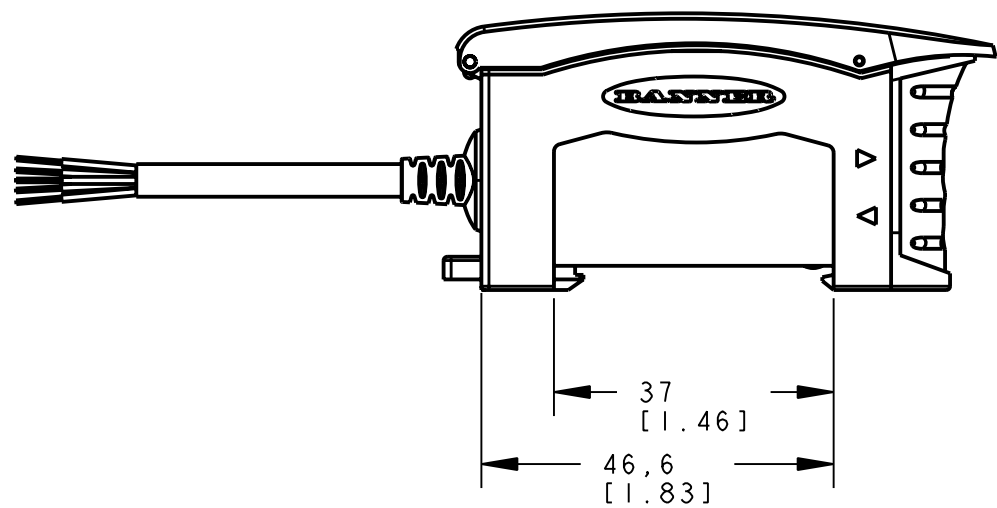

8 | 7 | 6 | 5 | 4 | 3 | 2 | 1

D  
C  
B  
A

ISOMETRIC VIEW  
SCALE 1:1

This drawing is the property of BANNER ENGINEERING CORP. and is proprietary in general and in detail. Its contents shall not be revealed to outside parties without written consent of BANNER.

BANNER ENGINEERING CORP.  
P.O. BOX 9414  
MINNEAPOLIS, MN 55440

THIRD ANGLE PROJECTION

TITLE  
**DIODN/DP/IN/IP/UN/UP CABLE/PIGTAIL**  
**WEB CAD DRAWINGS 2D/3D**

SIZE B DRAWING NO. **156680** REV.

SCALE 1:1 SHEET 1 OF 1

NOTES:  
1. ALL DIMENSIONS ARE MILLIMETERS [INCHES] UNLESS OTHERWISE NOTED.

8 | 7 | 6 | 5 | 4 | 3 | 2 | 1 | PRO/E