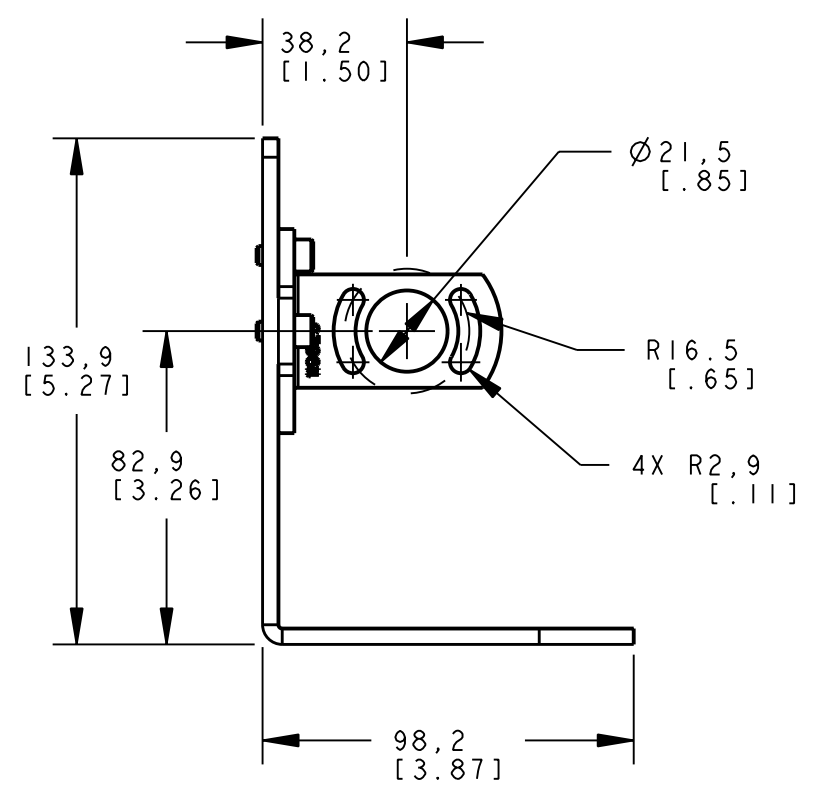

8 7 6 5 4 3 2 1

D
C
B
A

ISOMETRIC VIEW
SCALE 1:2

NOTES:
1. ALL DIMENSIONS ARE MILLIMETERS [INCHES] UNLESS OTHERWISE NOTED.

This drawing is the property of BANNER ENGINEERING CORP. and is proprietary in general and in detail. Its contents shall not be revealed to outside parties without written consent of BANNER.

BANNER ENGINEERING CORP.
P.O. BOX 9414
MINNEAPOLIS, MN 55440

THIRD ANGLE PROJECTION

TITLE
**EZA-MBK-21
WEB CAD DRAWINGS 2D/3D**

SIZE B	DRAWING NO. 156639	REV.
SCALE 1:2		SHEET 1 OF 1

8 7 6 5 4 3 2 1

PRO/E