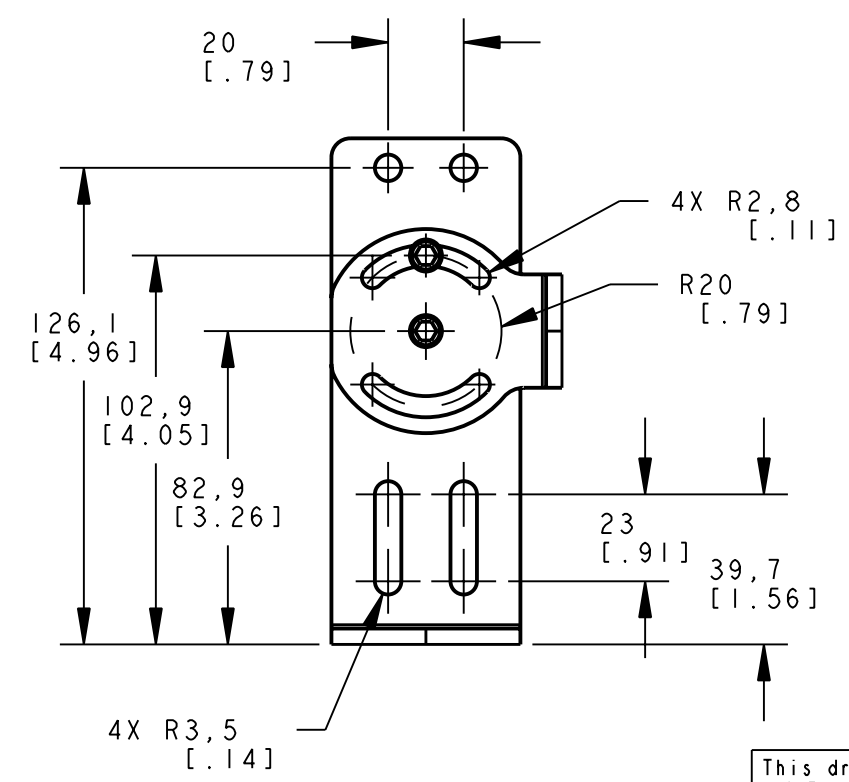

8 7 6 5 4 3 2 1

D
C
B
A

ISOMETRIC VIEW
SCALE 1:2

NOTES:
1. ALL DIMENSIONS ARE MILLIMETERS [INCHES] UNLESS OTHERWISE NOTED.

This drawing is the property of BANNER ENGINEERING CORP. and is proprietary in general and in detail. Its contents shall not be revealed to outside parties without written consent of BANNER.

BANNER ENGINEERING CORP.
P.O. BOX 9414
MINNEAPOLIS, MN 55440

THIRD ANGLE PROJECTION

TITLE
**EZA-MBK-21
WEB CAD DRAWINGS 2D/3D**

SIZE B	DRAWING NO. 156639	REV.
SCALE 1:2		SHEET 1 OF 1

8 7 6 5 4 3 2 1

PRO/E