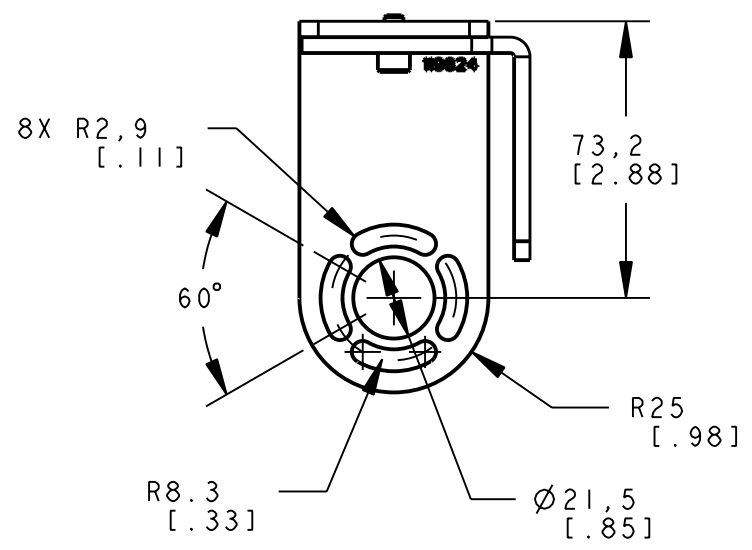

8 7 6 5 4 3 2 1

D
C
B
A

ISOMETRIC VIEW
SCALE 1:2

NOTES:
1. ALL DIMENSIONS ARE MILLIMETERS [INCHES] UNLESS OTHERWISE NOTED.

This drawing is the property of BANNER ENGINEERING CORP. and is proprietary in general and in detail. Its contents shall not be revealed to outside parties without written consent of BANNER.

BANNER ENGINEERING CORP.
P.O. BOX 9414
MINNEAPOLIS, MN 55440

THIRD ANGLE PROJECTION

TITLE
**EZA-MBK-21
WEB CAD DRAWINGS 2D/3D**

SIZE B	DRAWING NO. 156639	REV.
SCALE 1:2		SHEET 1 OF 1

8 7 6 5 4 3 2 1

PRO/E