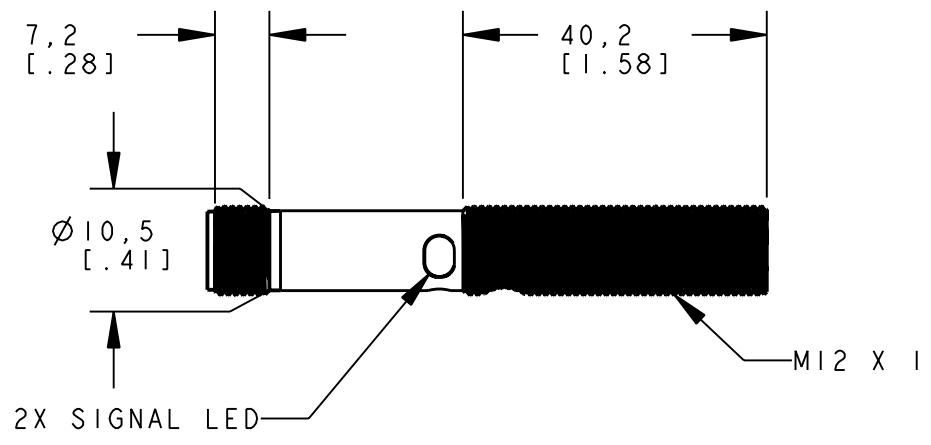

8 | 7 | 6 | 5 | 4 | 3 | 2 | 1

This drawing is the property of BANNER ENGINEERING CORP. and is proprietary in general and in detail. Its contents shall not be revealed to outside parties without written consent of BANNER.

BANNER ENGINEERING CORP.
P.O. BOX 9414
MINNEAPOLIS, MN 55440

THIRD ANGLE PROJECTION

TITLE

**M12D/LP/LV EURO QD
WEB ASSEMBLY**

SIZE B	DRAWING NO. 137696	REV. -
SCALE 1:1		SHEET 1 OF 1

NOTES:
1. ALL DIMENSIONS ARE MILLIMETERS [INCHES] UNLESS OTHERWISE NOTED.

8 | 7 | 6 | 5 | 4 | 3 | 2 | 1 | PRO/E