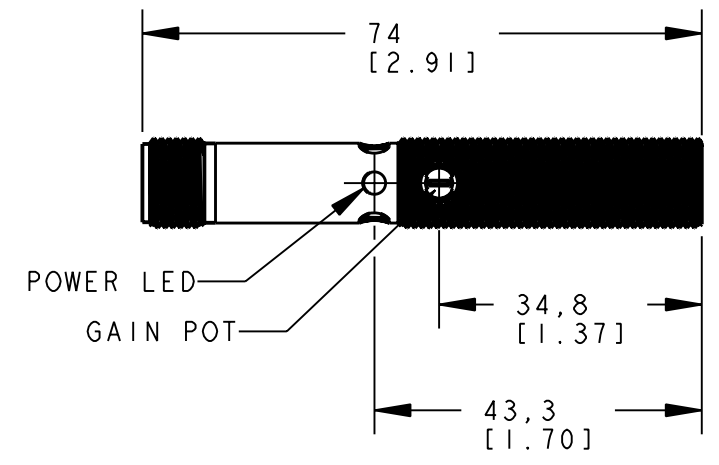

8 | 7 | 6 | 5 | 4 | 3 | 2 | 1

This drawing is the property of BANNER ENGINEERING CORP. and is proprietary in general and in detail. Its contents shall not be revealed to outside parties without written consent of BANNER.

BANNER ENGINEERING CORP.
P.O. BOX 9414
MINNEAPOLIS, MN 55440

THIRD ANGLE PROJECTION

TITLE

**M12D/LP/LV EURO QD
WEB ASSEMBLY**

SIZE B	DRAWING NO. 137696	REV. -
SCALE 1:1		SHEET 1 OF 1

NOTES:
1. ALL DIMENSIONS ARE MILLIMETERS [INCHES] UNLESS OTHERWISE NOTED.

8 | 7 | 6 | 5 | 4 | 3 | 2 | 1 | PRO/E