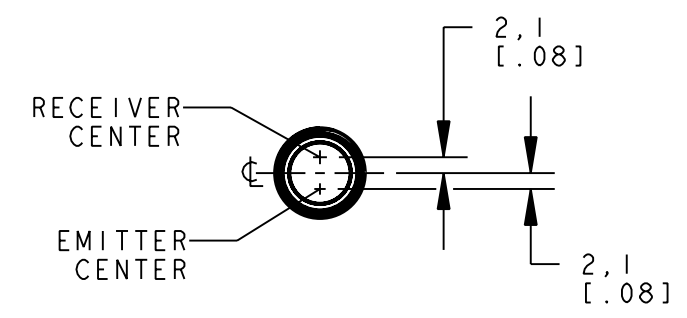

8 | 7 | 6 | 5 | 4 | 3 | 2 | 1

This drawing is the property of BANNER ENGINEERING CORP. and is proprietary in general and in detail. Its contents shall not be revealed to outside parties without written consent of BANNER.

BANNER ENGINEERING CORP.
P.O. BOX 9414
MINNEAPOLIS, MN 55440

THIRD ANGLE PROJECTION

TITLE

**M12D/LP/LV EURO QD
WEB ASSEMBLY**

SIZE B	DRAWING NO. 137696	REV. -
SCALE 1:1		SHEET 1 OF 1

NOTES:
1. ALL DIMENSIONS ARE MILLIMETERS [INCHES] UNLESS OTHERWISE NOTED.

8 | 7 | 6 | 5 | 4 | 3 | 2 | 1 | PRO/E