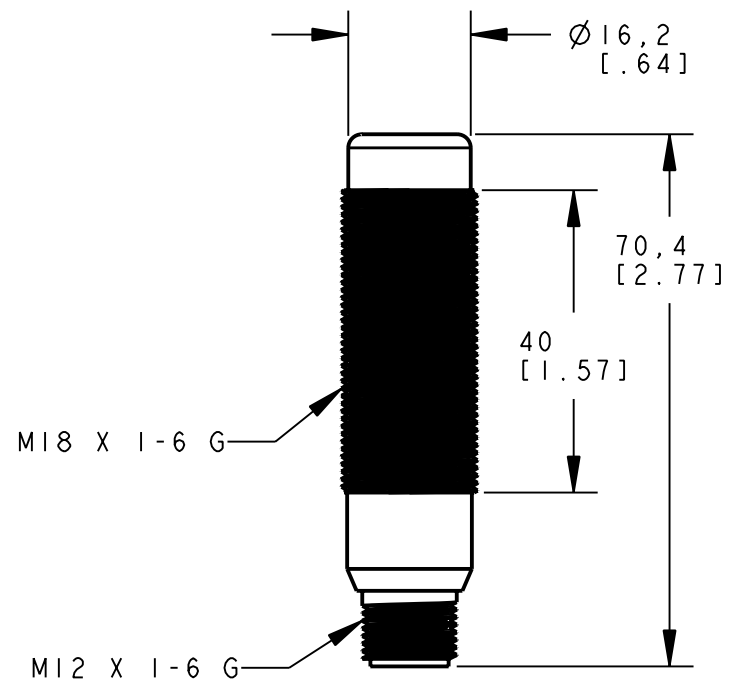

8 7 6 5 4 3 2 1

D C B A

ISOMETRIC VIEW  
SCALE 1:1

NOTES:  
1. ALL DIMENSIONS ARE MILLIMETERS [INCHES] UNLESS OTHERWISE NOTED.

This drawing is the property of BANNER ENGINEERING CORP. and is proprietary in general and in detail. Its contents shall not be revealed to outside parties without written consent of BANNER.

BANNER ENGINEERING CORP.  
P.O. BOX 9414  
MINNEAPOLIS, MN 55440

THIRD ANGLE PROJECTION

TITLE  
**M18 EZ-LIGHT OD  
WEB CAD DRAWINGS 2D/3D**

SIZE B DRAWING NO. **155331** REV. **A**

SCALE 1:1 SHEET 1 OF 1