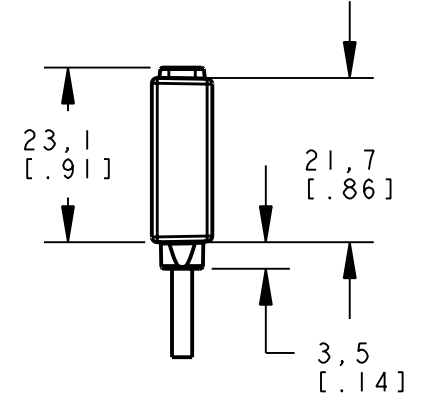

8 | 7 | 6 | 5 | 4 | 3 | 2 | 1

D
C
B
A

D
C
B
A

NOTES:
1. ALL DIMENSIONS ARE MILLIMETERS [INCHES] UNLESS OTHERWISE NOTED.

This drawing is the property of BANNER ENGINEERING CORP. and is proprietary in general and in detail. Its contents shall not be revealed to outside parties without written consent of BANNER.

BANNER ENGINEERING CORP.
P.O. BOX 9414
MINNEAPOLIS, MN 55440

THIRD ANGLE PROJECTION

TITLE
**Ø12E/R CABLE
WEB CAD DRAWINGS 2D/3D**

SIZE B	DRAWING NO. 141129	REV. -
SCALE 1:1		SHEET 1 OF 1

8 | 7 | 6 | 5 | 4 | 3 | 2 | 1 | PRO/E