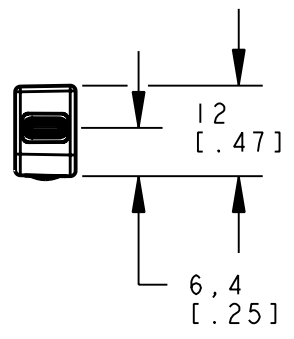

8 | 7 | 6 | 5 | 4 | 3 | 2 | 1

D
C
B
A

D
C
B
A

NOTES:
1. ALL DIMENSIONS ARE MILLIMETERS [INCHES] UNLESS OTHERWISE NOTED.

This drawing is the property of BANNER ENGINEERING CORP. and is proprietary in general and in detail. Its contents shall not be revealed to outside parties without written consent of BANNER.

BANNER ENGINEERING CORP.
P.O. BOX 9414
MINNEAPOLIS, MN 55440

THIRD ANGLE PROJECTION

TITLE
**Ø12E/R CABLE
WEB CAD DRAWINGS 2D/3D**

SIZE B	DRAWING NO. 141129	REV. -
SCALE 1:1		SHEET 1 OF 1

8 | 7 | 6 | 5 | 4 | 3 | 2 | 1 | PRO/E