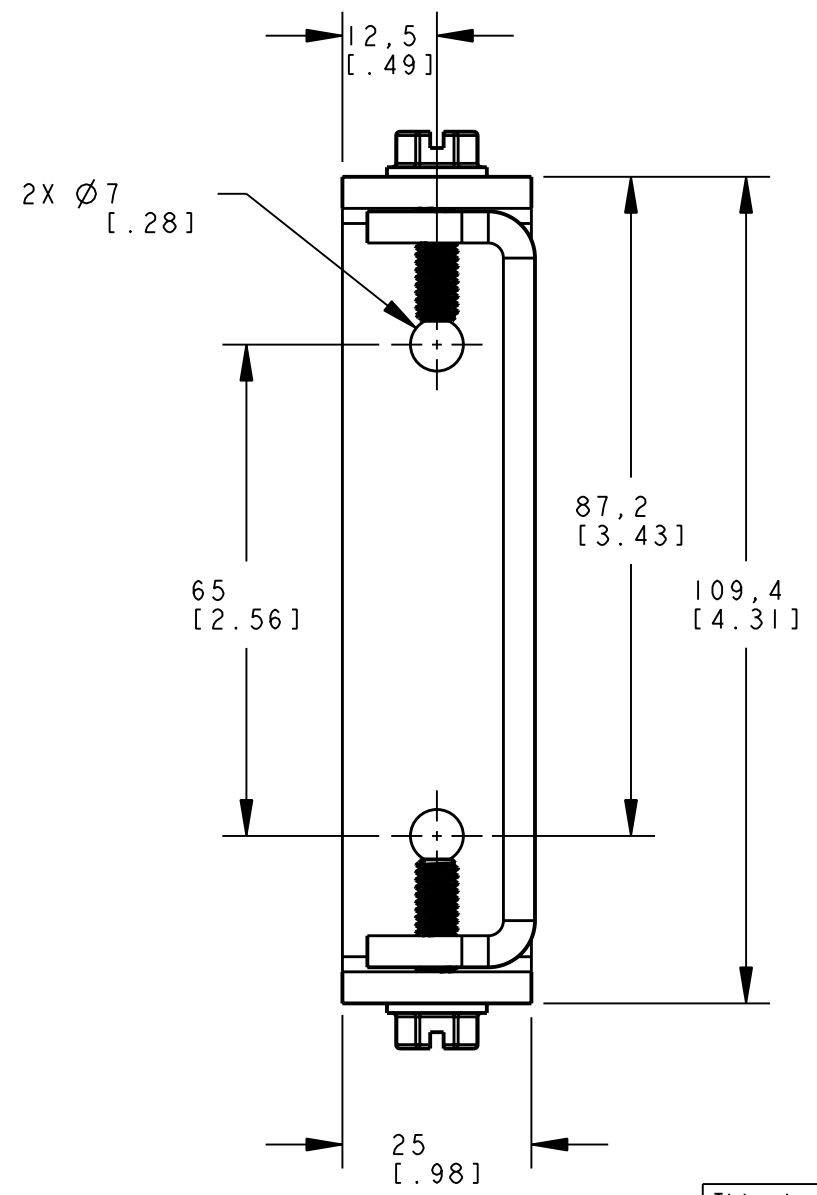

8 | 7 | 6 | 5 | 4 | 3 | 2 | 1

D
C
B
A

ISOMETRIC VIEW
SCALE 1:1

D
C
B
A

NOTES:
1. ALL DIMENSIONS ARE MILLIMETERS [INCHES] UNLESS OTHERWISE NOTED.

This drawing is the property of BANNER ENGINEERING CORP. and is proprietary in general and in detail. Its contents shall not be revealed to outside parties without written consent of BANNER.

BANNER ENGINEERING CORP.
P.O. BOX 9414
MINNEAPOLIS, MN 55440

THIRD ANGLE PROJECTION

TITLE

**EZA-MBK-3
WEB CAD DRAWINGS 2D/3D**

SIZE B	DRAWING NO. 156640	REV. ...
-----------	------------------------------	-------------

SCALE 1:1	SHEET 1 OF 1
--------------	-----------------

8 | 7 | 6 | 5 | 4 | 3 | 2 | 1 | PRO/E