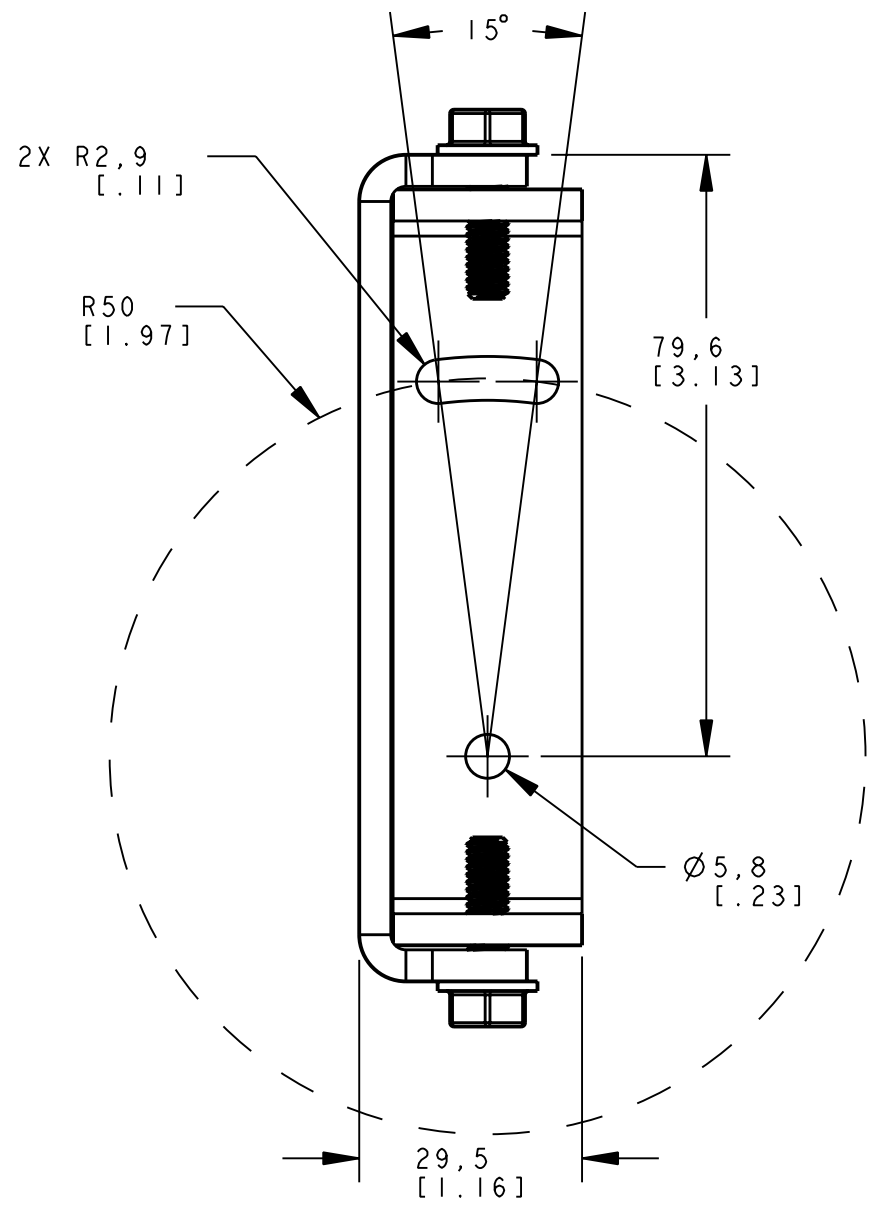

8 | 7 | 6 | 5 | 4 | 3 | 2 | 1

D
C
B
A

ISOMETRIC VIEW
SCALE 1:1

D
C
B
A

NOTES:
1. ALL DIMENSIONS ARE MILLIMETERS [INCHES] UNLESS OTHERWISE NOTED.

This drawing is the property of BANNER ENGINEERING CORP. and is proprietary in general and in detail. Its contents shall not be revealed to outside parties without written consent of BANNER.

BANNER ENGINEERING CORP.
P.O. BOX 9414
MINNEAPOLIS, MN 55440

THIRD ANGLE PROJECTION

TITLE

**EZA-MBK-3
WEB CAD DRAWINGS 2D/3D**

SIZE B	DRAWING NO. 156640	REV. ...
-----------	------------------------------	-------------