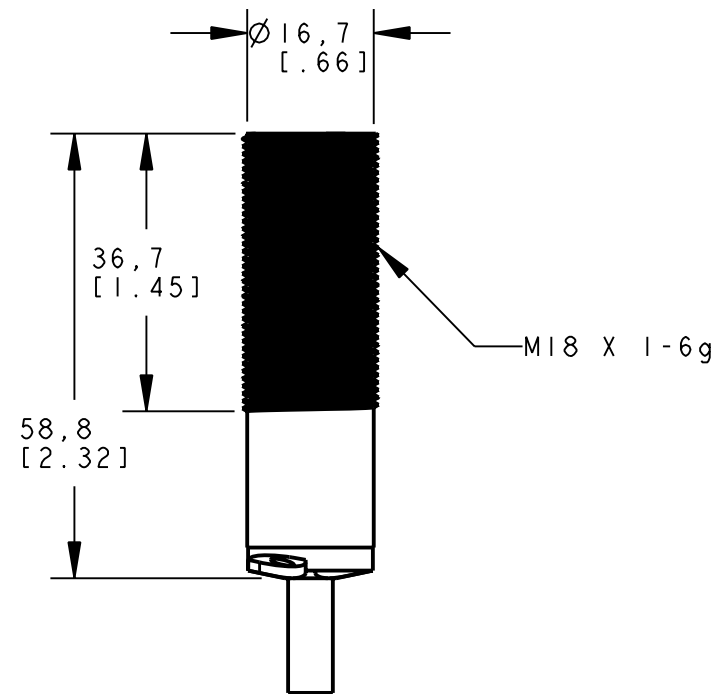

8 7 6 5 4 3 2 1

D

C

B

A

ISOMETRIC VIEW
SCALE 1:1

This drawing is the property of BANNER ENGINEERING CORP. and is proprietary in general and in detail. Its contents shall not be revealed to outside parties without written consent of BANNER.

BANNER ENGINEERING CORP.
 P.O. BOX 9414
 MINNEAPOLIS, MN 55440

THIRD ANGLE PROJECTION

TITLE
**S186 E/R CABLE/PIGTAIL
 WEB CAD DRAWINGS 2D/3D**

SIZE B	DRAWING NO. 155342	REV.
-----------	------------------------------	------

SCALE 1:1	SHEET 1 OF 1
--------------	-----------------

NOTES:
 1. ALL DIMENSIONS ARE MILLIMETERS [INCHES] UNLESS OTHERWISE NOTED.

8 7 6 5 4 3 2 1

PRO/E