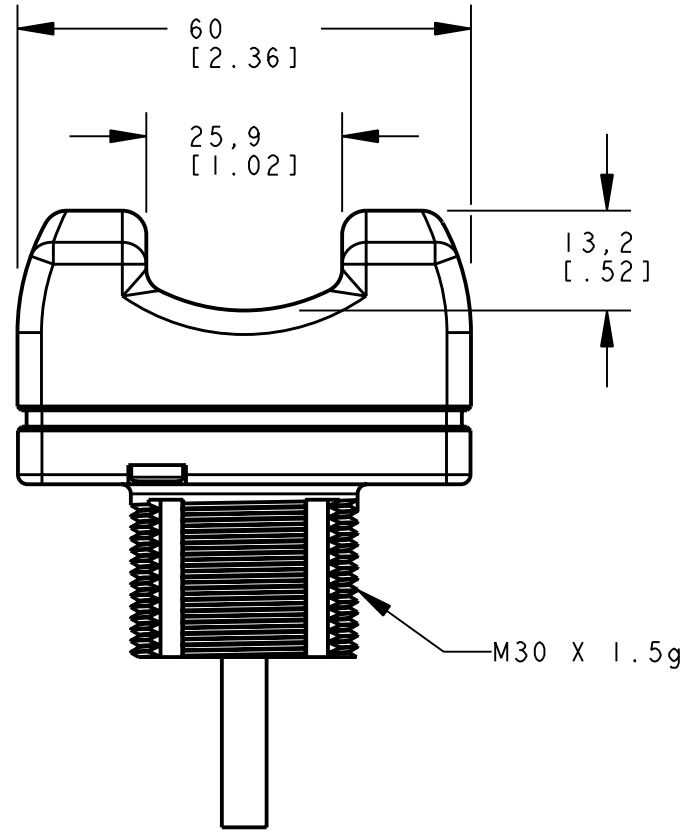

8 | 7 | 6 | 5 | 4 | 3 | 2 | 1

D  
C  
B  
A

ISOMETRIC VIEW  
SCALE 1:1

NOTES:  
1. ALL DIMENSIONS ARE MILLIMETERS [INCHES] UNLESS OTHERWISE NOTED.

This drawing is the property of BANNER ENGINEERING CORP. and is proprietary in general and in detail. Its contents shall not be revealed to outside parties without written consent of BANNER.

BANNER ENGINEERING CORP.  
P.O. BOX 9414  
MINNEAPOLIS, MN 55440

THIRD ANGLE PROJECTION

TITLE  
**OTB/LTB CABLE/PIGTAIL  
WEB CAD DRAWINGS 2D/3D**

SIZE B	DRAWING NO. <b>155334</b>	REV. -
SCALE 1:1		SHEET 1 OF 1