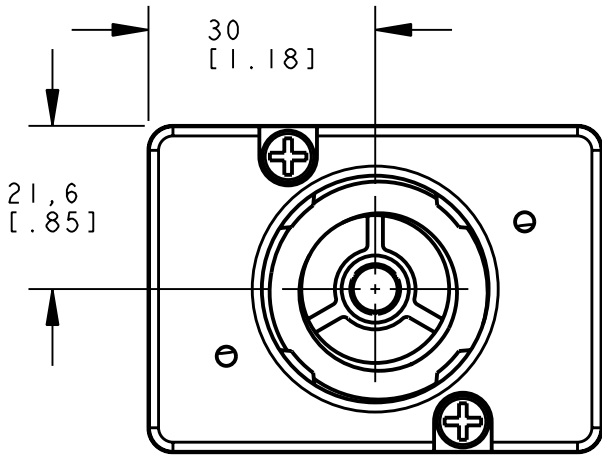

8 | 7 | 6 | 5 | 4 | 3 | 2 | 1

D  
C  
B  
A

ISOMETRIC VIEW  
SCALE 1:1

NOTES:  
1. ALL DIMENSIONS ARE MILLIMETERS [INCHES] UNLESS OTHERWISE NOTED.

This drawing is the property of BANNER ENGINEERING CORP. and is proprietary in general and in detail. Its contents shall not be revealed to outside parties without written consent of BANNER.

BANNER ENGINEERING CORP.  
P.O. BOX 9414  
MINNEAPOLIS, MN 55440

THIRD ANGLE PROJECTION

TITLE  
**OTB/LTB CABLE/PIGTAIL  
WEB CAD DRAWINGS 2D/3D**

SIZE B	DRAWING NO. <b>155334</b>	REV. -
SCALE 1:1		SHEET 1 OF 1