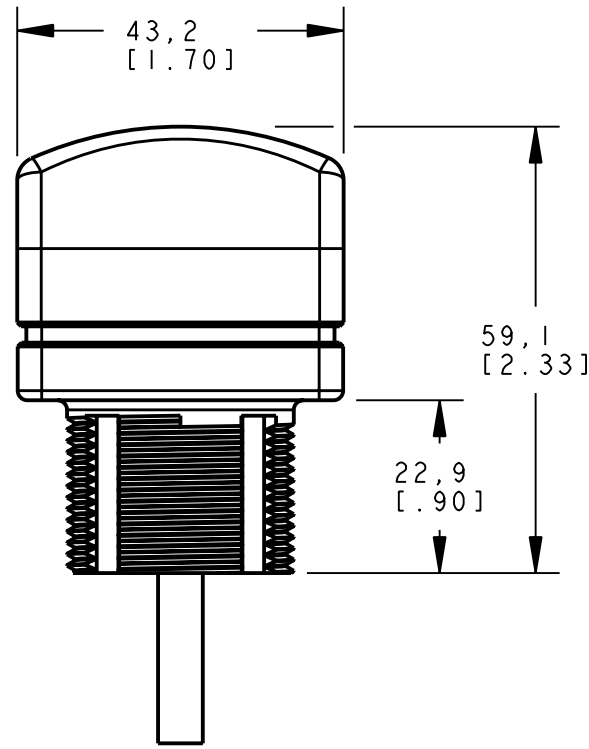

8 | 7 | 6 | 5 | 4 | 3 | 2 | 1

D  
C  
B  
A

ISOMETRIC VIEW  
SCALE 1:1

NOTES:  
1. ALL DIMENSIONS ARE MILLIMETERS [INCHES] UNLESS OTHERWISE NOTED.

This drawing is the property of BANNER ENGINEERING CORP. and is proprietary in general and in detail. Its contents shall not be revealed to outside parties without written consent of BANNER.

BANNER ENGINEERING CORP.  
P.O. BOX 9414  
MINNEAPOLIS, MN 55440

THIRD ANGLE PROJECTION

TITLE  
**OTB/LTB CABLE/PIGTAIL  
WEB CAD DRAWINGS 2D/3D**

SIZE B	DRAWING NO. <b>155334</b>	REV. -
SCALE 1:1		SHEET 1 OF 1