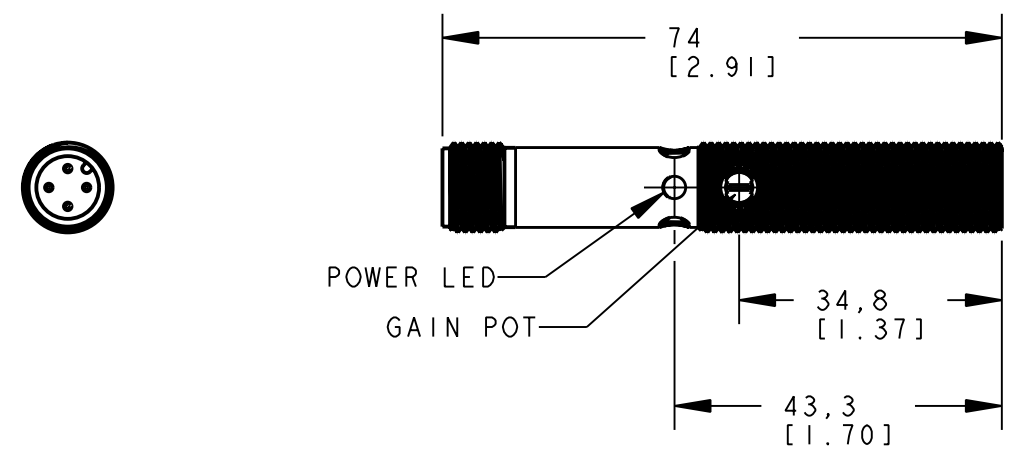

8 7 6 5 4 3 2 1

This drawing is the property of BANNER ENGINEERING CORP. and is proprietary in general and in detail. Its contents shall not be revealed to outside parties without written consent of BANNER.

BANNER ENGINEERING CORP.
P.O. BOX 9414
MINNEAPOLIS, MN 55440

TITLE
**M12R EURO OD
WEB ASSEMBLY**

THIRD ANGLE PROJECTION

SIZE B	DRAWING NO. 137700	REV. -
SCALE 1:1		SHEET 1 OF 1

NOTES:
1. ALL DIMENSIONS ARE MILLIMETERS [INCHES] UNLESS OTHERWISE NOTED.

8 7 6 5 4 3 2 1 PRO/E