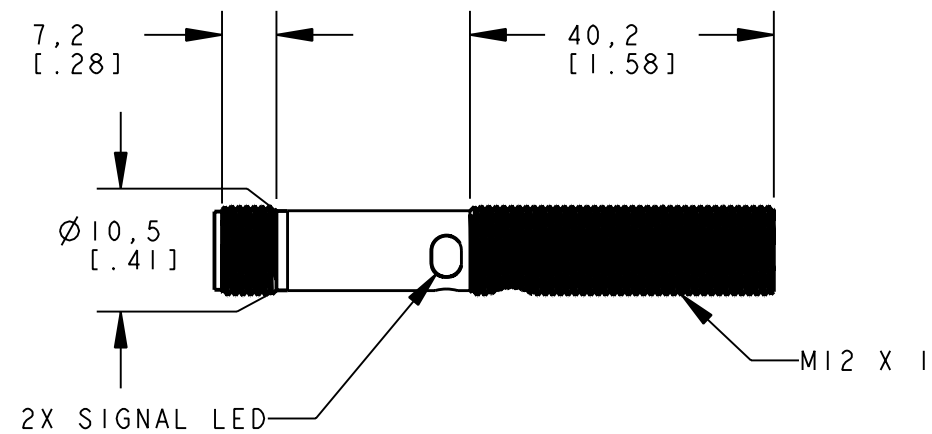

8 7 6 5 4 3 2 1

This drawing is the property of BANNER ENGINEERING CORP. and is proprietary in general and in detail. Its contents shall not be revealed to outside parties without written consent of BANNER.

BANNER ENGINEERING CORP.
P.O. BOX 9414
MINNEAPOLIS, MN 55440

TITLE
**M12R EURO OD
WEB ASSEMBLY**

THIRD ANGLE PROJECTION

SIZE B	DRAWING NO. 137700	REV. -
SCALE 1:1		SHEET 1 OF 1

NOTES:
1. ALL DIMENSIONS ARE MILLIMETERS [INCHES] UNLESS OTHERWISE NOTED.

8 7 6 5 4 3 2 1 PRO/E