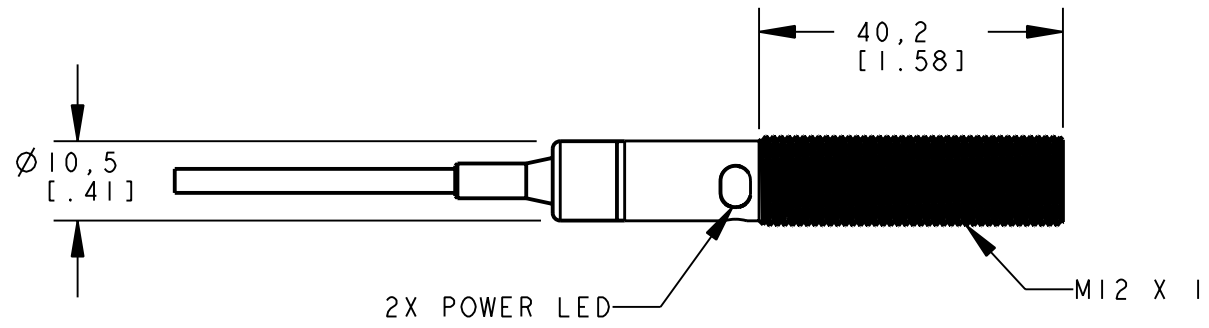

8 | 7 | 6 | 5 | 4 | 3 | 2 | 1

This drawing is the property of BANNER ENGINEERING CORP. and is proprietary in general and in detail. Its contents shall not be revealed to outside parties without written consent of BANNER.

BANNER ENGINEERING CORP.
P.O. BOX 9414
MINNEAPOLIS, MN 55440

TITLE
**M12E CABLE
WEB ASSEMBLY**

SIZE B DRAWING NO. **137697** REV. -

SCALE 1:1 SHEET 1 OF 1

NOTES:
1. ALL DIMENSIONS ARE MILLIMETERS [INCHES] UNLESS OTHERWISE NOTED.

8 | 7 | 6 | 5 | 4 | 3 | 2 | 1

PRO/E