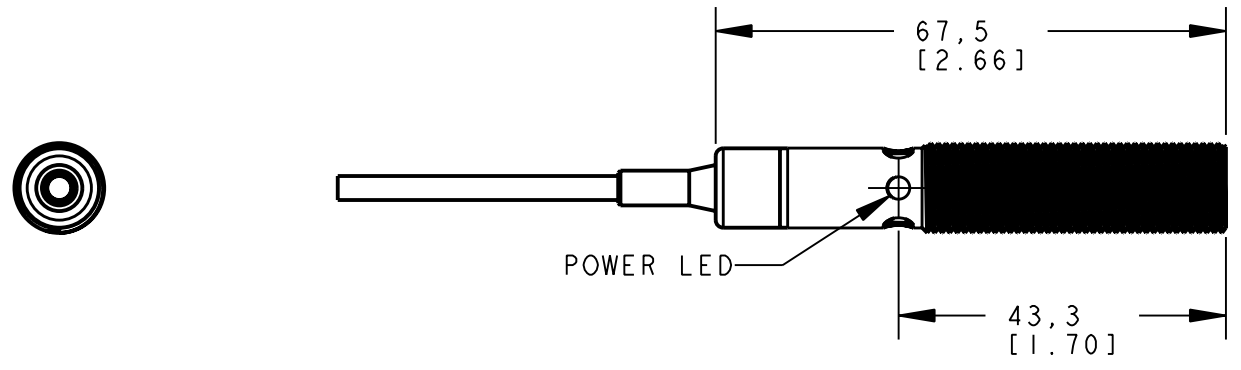

8 | 7 | 6 | 5 | 4 | 3 | 2 | 1

This drawing is the property of BANNER ENGINEERING CORP. and is proprietary in general and in detail. Its contents shall not be revealed to outside parties without written consent of BANNER.

BANNER ENGINEERING CORP.
P.O. BOX 9414
MINNEAPOLIS, MN 55440

TITLE
**M12E CABLE
WEB ASSEMBLY**

SIZE B DRAWING NO. **137697** REV. -

SCALE 1:1 SHEET 1 OF 1

NOTES:
1. ALL DIMENSIONS ARE MILLIMETERS [INCHES] UNLESS OTHERWISE NOTED.

8 | 7 | 6 | 5 | 4 | 3 | 2 | 1

PRO/E