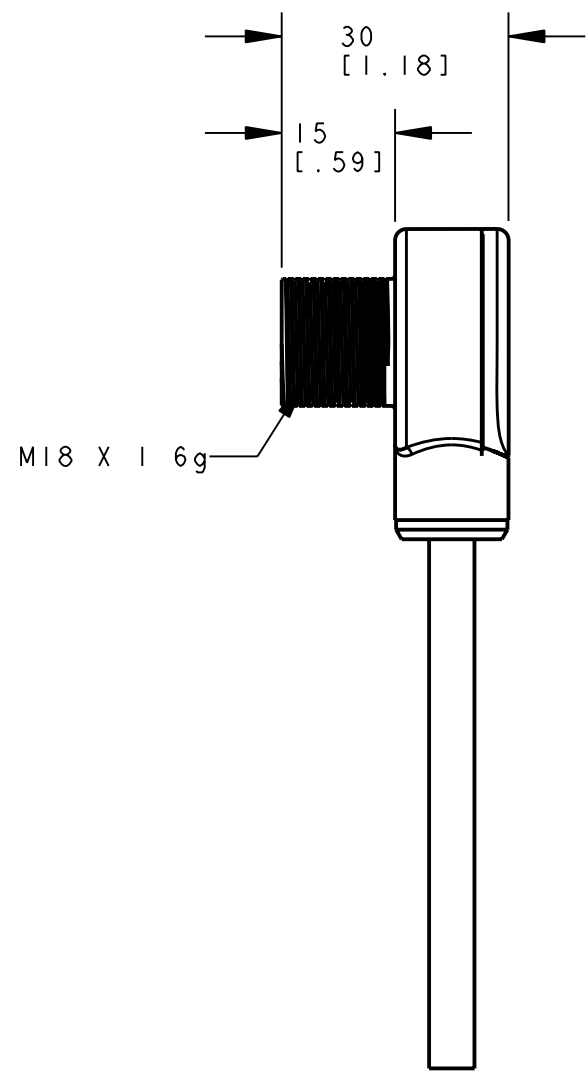

8 | 7 | 6 | 5 | 4 | 3 | 2 | 1

D
C
B
A

ISOMETRIC VIEW
SCALE 1:1

D
C
B
A

NOTES:
1. ALL DIMENSIONS ARE MILLIMETERS [INCHES] UNLESS OTHERWISE NOTED.

This drawing is the property of BANNER ENGINEERING CORP. and is proprietary in general and in detail. Its contents shall not be revealed to outside parties without written consent of BANNER.

BANNER ENGINEERING CORP.
P.O. BOX 9414
MINNEAPOLIS, MN 55440

THIRD ANGLE PROJECTION

TITLE

TM18 LP CABLE
WEB CAD DRAWINGS 2D/3D

SIZE B	DRAWING NO. 152789	REV. A
-----------	-----------------------	-----------

SCALE 1:1	SHEET 1 OF 1
--------------	-----------------

8 | 7 | 6 | 5 | 4 | 3 | 2 | 1

PRO/E