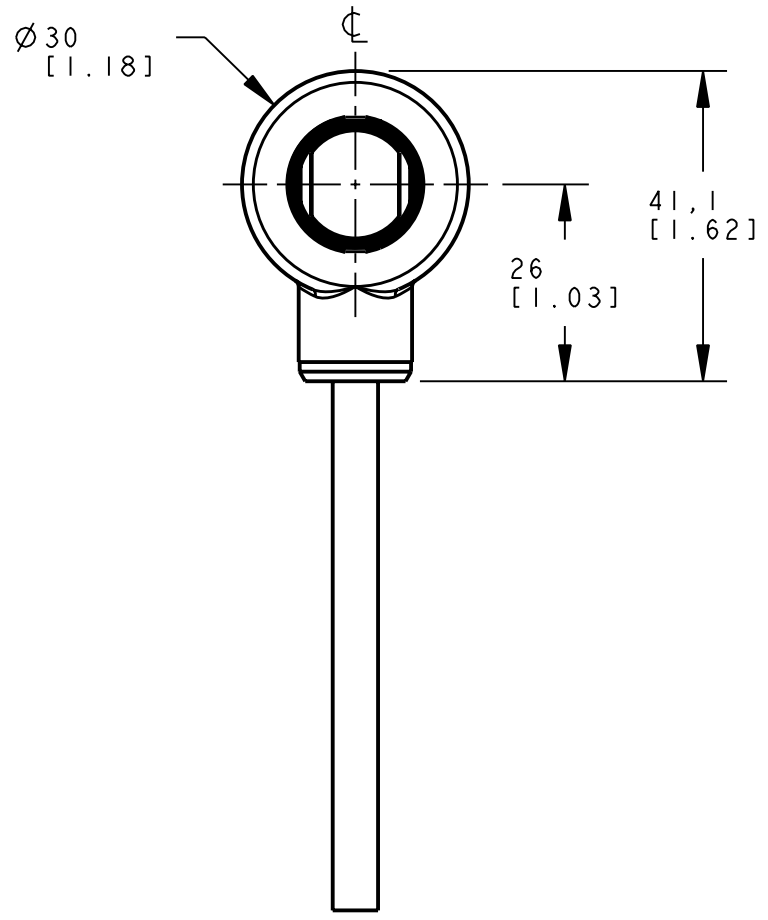

8 | 7 | 6 | 5 | 4 | 3 | 2 | 1

D
C
B
A

ISOMETRIC VIEW
SCALE 1:1

D
C
B
A

NOTES:
1. ALL DIMENSIONS ARE MILLIMETERS [INCHES] UNLESS OTHERWISE NOTED.

This drawing is the property of BANNER ENGINEERING CORP. and is proprietary in general and in detail. Its contents shall not be revealed to outside parties without written consent of BANNER.

BANNER ENGINEERING CORP.
P.O. BOX 9414
MINNEAPOLIS, MN 55440

THIRD ANGLE PROJECTION

TITLE

TM18 LP CABLE
WEB CAD DRAWINGS 2D/3D

SIZE B	DRAWING NO. 152789	REV. A
-----------	-----------------------	-----------

SCALE 1:1	SHEET 1 OF 1
--------------	-----------------

8 | 7 | 6 | 5 | 4 | 3 | 2 | 1

PRO/E