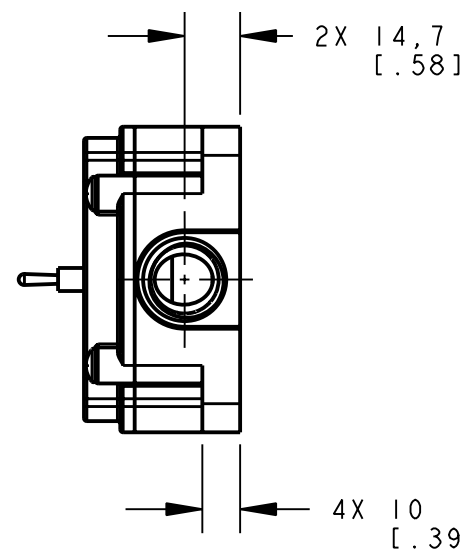

8 | 7 | 6 | 5 | 4 | 3 | 2 | 1

ISOMETRIC VIEW  
SCALE 1:2

NOTES:  
1. ALL DIMENSIONS ARE MILLIMETERS [INCHES] UNLESS OTHERWISE NOTED.

This drawing is the property of BANNER ENGINEERING CORP. and is proprietary in general and in detail. Its contents shall not be revealed to outside parties without written consent of BANNER.

BANNER ENGINEERING CORP.  
P.O. BOX 9414  
MINNEAPOLIS, MN 55440

THIRD ANGLE PROJECTION

TITLE  
**LC80T  
WEB CAD DRAWINGS 2D/3D**

SIZE B	DRAWING NO. <b>152684</b>	REV. <b>A</b>
-----------	------------------------------	------------------