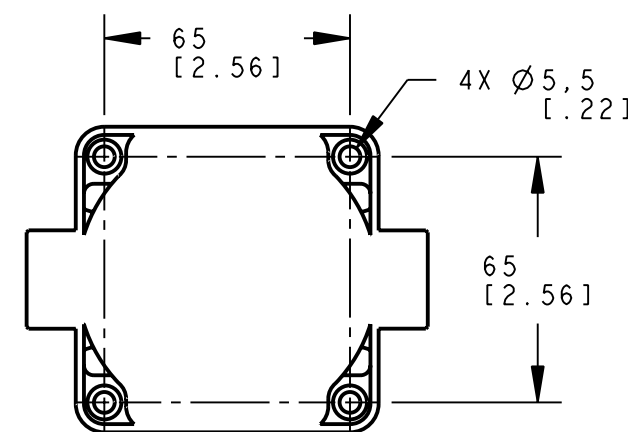

8 | 7 | 6 | 5 | 4 | 3 | 2 | 1

ISOMETRIC VIEW  
SCALE 1:2

NOTES:  
1. ALL DIMENSIONS ARE MILLIMETERS [INCHES] UNLESS OTHERWISE NOTED.

This drawing is the property of BANNER ENGINEERING CORP. and is proprietary in general and in detail. Its contents shall not be revealed to outside parties without written consent of BANNER.

BANNER ENGINEERING CORP.  
P.O. BOX 9414  
MINNEAPOLIS, MN 55440

THIRD ANGLE PROJECTION

TITLE  
**LC80T  
WEB CAD DRAWINGS 2D/3D**

SIZE B	DRAWING NO. <b>152684</b>	REV. <b>A</b>
-----------	------------------------------	------------------