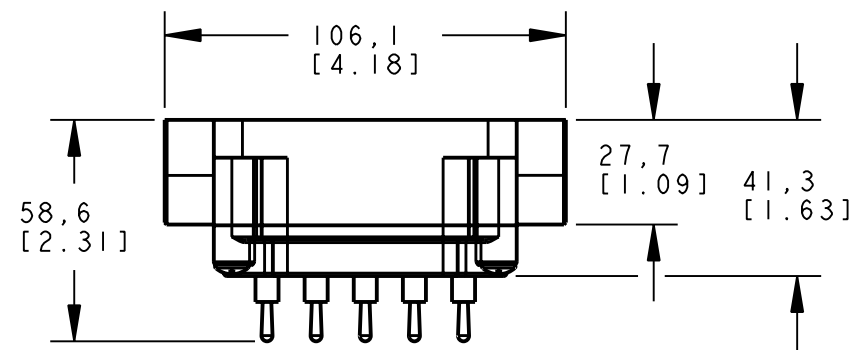

8 | 7 | 6 | 5 | 4 | 3 | 2 | 1

ISOMETRIC VIEW  
SCALE 1:2

NOTES:  
1. ALL DIMENSIONS ARE MILLIMETERS [INCHES] UNLESS OTHERWISE NOTED.

This drawing is the property of BANNER ENGINEERING CORP. and is proprietary in general and in detail. Its contents shall not be revealed to outside parties without written consent of BANNER.

BANNER ENGINEERING CORP.  
P.O. BOX 9414  
MINNEAPOLIS, MN 55440

THIRD ANGLE PROJECTION

TITLE  
**LC80T  
WEB CAD DRAWINGS 2D/3D**

SIZE B	DRAWING NO. <b>152684</b>	REV. <b>A</b>
-----------	------------------------------	------------------