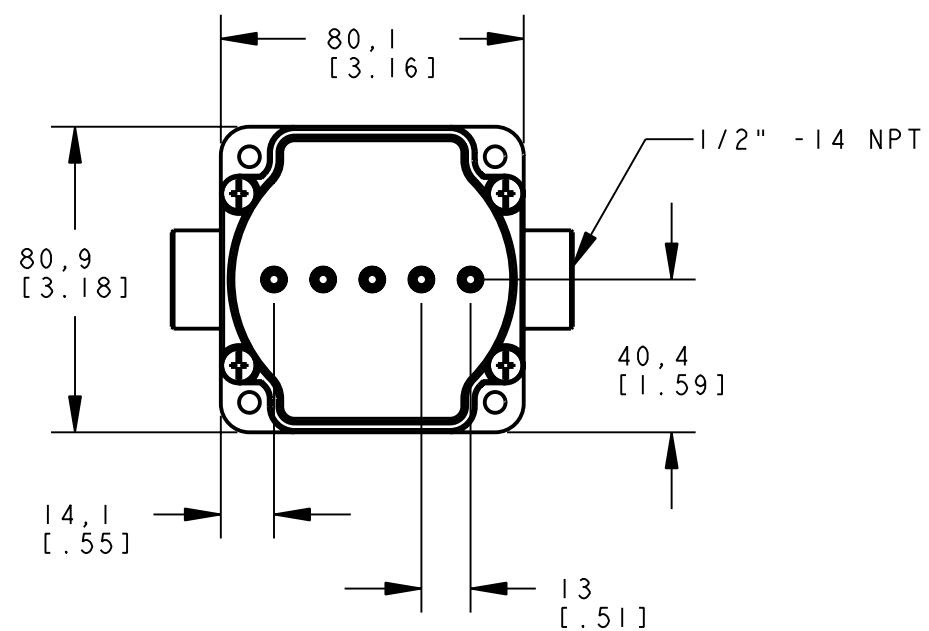

8 | 7 | 6 | 5 | 4 | 3 | 2 | 1

ISOMETRIC VIEW  
SCALE 1:2

NOTES:  
1. ALL DIMENSIONS ARE MILLIMETERS [INCHES] UNLESS OTHERWISE NOTED.

This drawing is the property of BANNER ENGINEERING CORP. and is proprietary in general and in detail. Its contents shall not be revealed to outside parties without written consent of BANNER.

BANNER ENGINEERING CORP.  
P.O. BOX 9414  
MINNEAPOLIS, MN 55440

THIRD ANGLE PROJECTION

TITLE  
**LC80T  
WEB CAD DRAWINGS 2D/3D**

SIZE B	DRAWING NO. <b>152684</b>	REV. <b>A</b>
-----------	------------------------------	------------------

SCALE 1:2	SHEET 1 OF 1
--------------	-----------------

8 | 7 | 6 | 5 | 4 | 3 | 2 | 1 | PRO/E