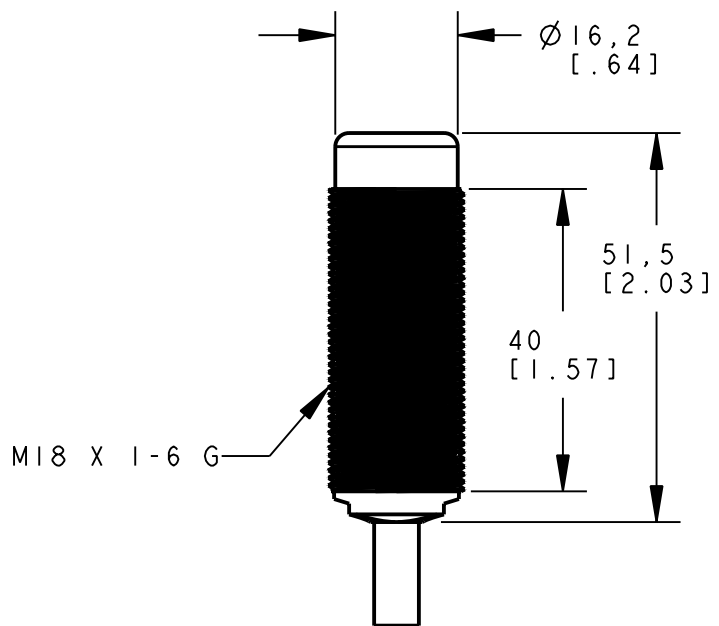

8 7 6 5 4 3 2 1

D

C

B

A

ISOMETRIC VIEW
SCALE 1:1

NOTES:
1. ALL DIMENSIONS ARE MILLIMETERS [INCHES] UNLESS OTHERWISE NOTED.

This drawing is the property of BANNER ENGINEERING CORP. and is proprietary in general and in detail. Its contents shall not be revealed to outside parties without written consent of BANNER.

 BANNER ENGINEERING CORP.
P.O. BOX 9414
MINNEAPOLIS, MN 55440

TITLE
M18 EZ-LIGHT CABLE/PIGTAIL
WEB CAD DRAWINGS 2D/3D

THIRD ANGLE PROJECTION

SIZE B DRAWING NO. **155330** REV. **A**

SCALE 1:1 SHEET 1 OF 1