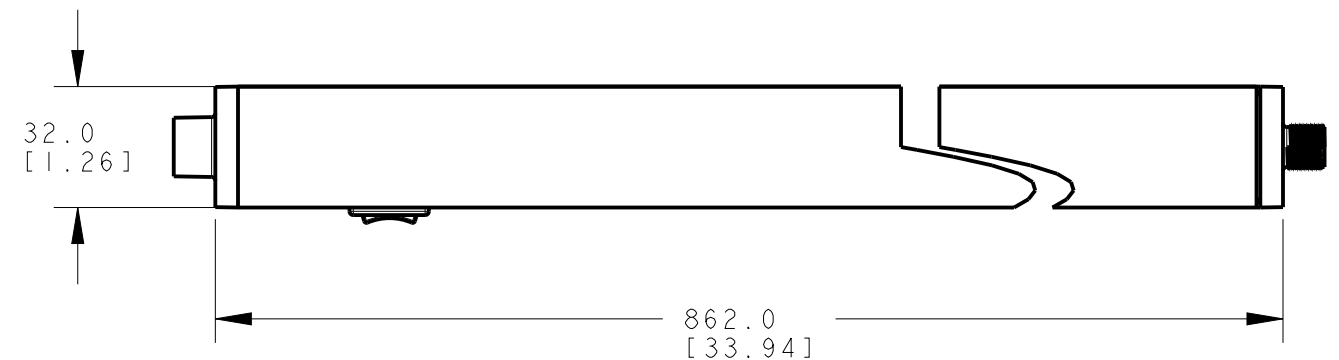

A

ISOMETRIC VIEW
SCALE 1:10

This drawing is the property of BANNER ENGINEERING CORP. and is proprietary in general and in detail. Its contents shall not be revealed to outside parties without written consent of BANNER.

BANNER ENGINEERING CORP.
P.O. BOX 9414
MINNEAPOLIS, MN 55440

THIRD ANGLE PROJECTION

TITLE

WLB32C850PBO

SIZE B	DRAWING NO. 175633	REV. A
-----------	------------------------------	------------------

SCALE 1:2	SHEET 1 OF 1
--------------	-----------------

NOTES:
1. ALL DIMENSIONS ARE MILLIMETERS [INCHES] UNLESS OTHERWISE NOTED.

8 7 6 5 4 3 2 1

PRO/E