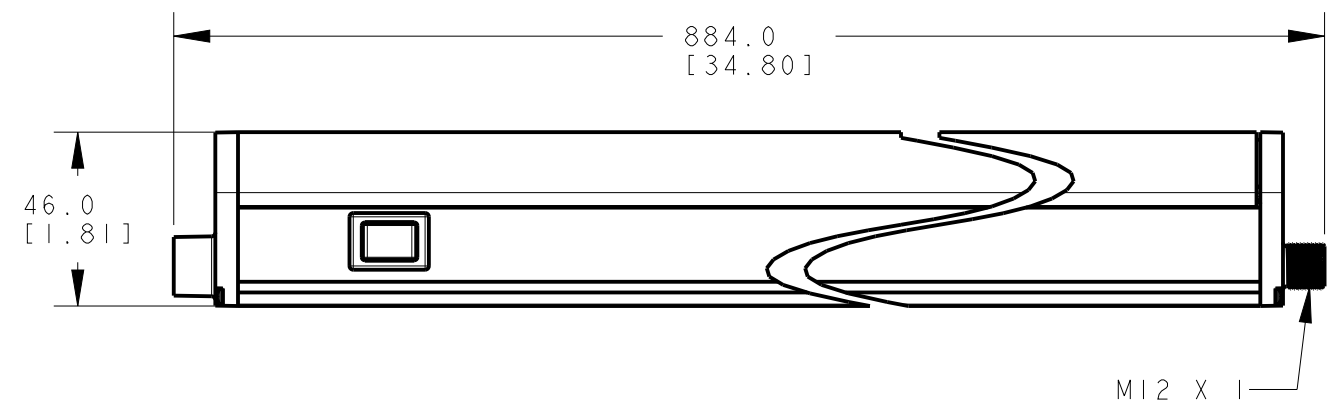

A

ISOMETRIC VIEW
SCALE 1:10

This drawing is the property of BANNER ENGINEERING CORP. and is proprietary in general and in detail. Its contents shall not be revealed to outside parties without written consent of BANNER.

BANNER ENGINEERING CORP.
P.O. BOX 9414
MINNEAPOLIS, MN 55440

THIRD ANGLE PROJECTION

TITLE

WLB32C850PBO

SIZE B	DRAWING NO. 175633	REV. A
-----------	------------------------------	------------------

SCALE 1:2	SHEET 1 OF 1
--------------	-----------------

NOTES:
1. ALL DIMENSIONS ARE MILLIMETERS [INCHES] UNLESS OTHERWISE NOTED.

8 7 6 5 4 3 2 1

PRO/E