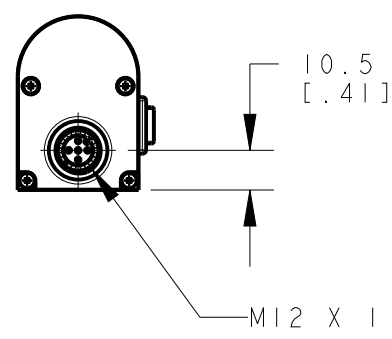

A

ISOMETRIC VIEW
SCALE 1:10

This drawing is the property of BANNER ENGINEERING CORP. and is proprietary in general and in detail. Its contents shall not be revealed to outside parties without written consent of BANNER.

BANNER ENGINEERING CORP.
P.O. BOX 9414
MINNEAPOLIS, MN 55440

THIRD ANGLE PROJECTION

TITLE

WLB32C850PBO

SIZE B	DRAWING NO. 175633	REV. A
-----------	------------------------------	------------------

SCALE 1:2	SHEET 1 OF 1
--------------	-----------------

NOTES:
1. ALL DIMENSIONS ARE MILLIMETERS [INCHES] UNLESS OTHERWISE NOTED.

8 7 6 5 4 3 2 1

PRO/E