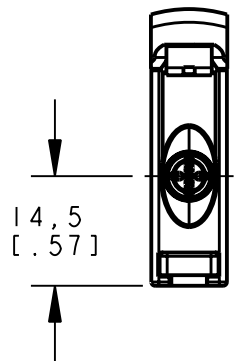

8 | 7 | 6 | 5 | 4 | 3 | 2 | 1

ISOMETRIC VIEW
SCALE 1:1

This drawing is the property of BANNER ENGINEERING CORP. and is proprietary in general and in detail. Its contents shall not be revealed to outside parties without written consent of BANNER.

BANNER ENGINEERING CORP.
P.O. BOX 9414
MINNEAPOLIS, MN 55440

THIRD ANGLE PROJECTION

TITLE

**DIOBF CABLE/PIGTAIL
WEB CAD DRAWINGS 2D/3D**

SIZE B	DRAWING NO. 156682	REV.
-----------	------------------------------	------

SCALE 1:1	SHEET 1 OF 1
--------------	-----------------

NOTES:
1. ALL DIMENSIONS ARE MILLIMETERS [INCHES] UNLESS OTHERWISE NOTED.

8 | 7 | 6 | 5 | 4 | 3 | 2 | 1 | PRO/E