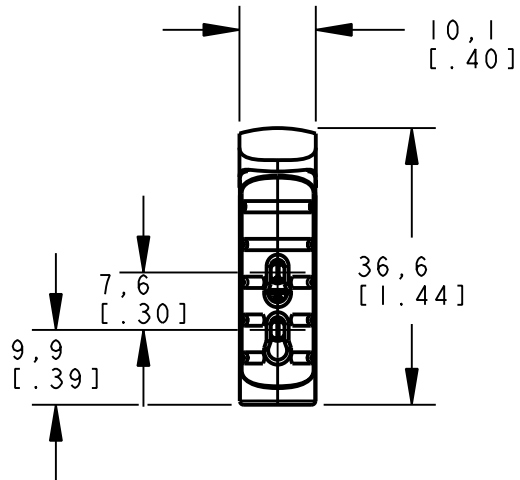

8 | 7 | 6 | 5 | 4 | 3 | 2 | 1

ISOMETRIC VIEW
SCALE 1:1

This drawing is the property of BANNER ENGINEERING CORP. and is proprietary in general and in detail. Its contents shall not be revealed to outside parties without written consent of BANNER.

BANNER ENGINEERING CORP.
P.O. BOX 9414
MINNEAPOLIS, MN 55440

THIRD ANGLE PROJECTION

TITLE

**DIOBF CABLE/PIGTAIL
WEB CAD DRAWINGS 2D/3D**

SIZE B	DRAWING NO. 156682	REV.
-----------	------------------------------	------

SCALE 1:1	SHEET 1 OF 1
--------------	-----------------

NOTES:
1. ALL DIMENSIONS ARE MILLIMETERS [INCHES] UNLESS OTHERWISE NOTED.

8 | 7 | 6 | 5 | 4 | 3 | 2 | 1 | PRO/E