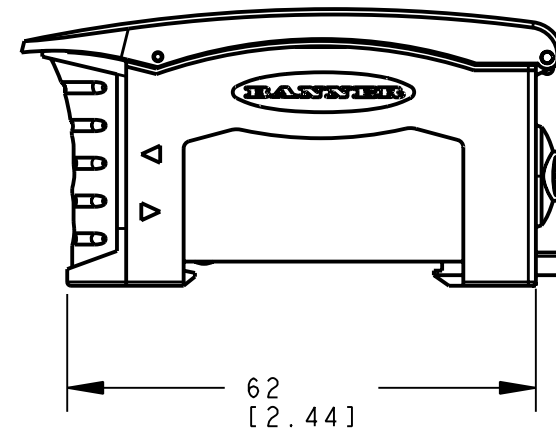

8 | 7 | 6 | 5 | 4 | 3 | 2 | 1

ISOMETRIC VIEW
SCALE 1:1

This drawing is the property of BANNER ENGINEERING CORP. and is proprietary in general and in detail. Its contents shall not be revealed to outside parties without written consent of BANNER.

BANNER ENGINEERING CORP.
P.O. BOX 9414
MINNEAPOLIS, MN 55440

THIRD ANGLE PROJECTION

TITLE

**DIOBF CABLE/PIGTAIL
WEB CAD DRAWINGS 2D/3D**

SIZE B	DRAWING NO. 156682	REV.
-----------	------------------------------	------

SCALE 1:1	SHEET 1 OF 1
--------------	-----------------

NOTES:
1. ALL DIMENSIONS ARE MILLIMETERS [INCHES] UNLESS OTHERWISE NOTED.

8 | 7 | 6 | 5 | 4 | 3 | 2 | 1 | PRO/E