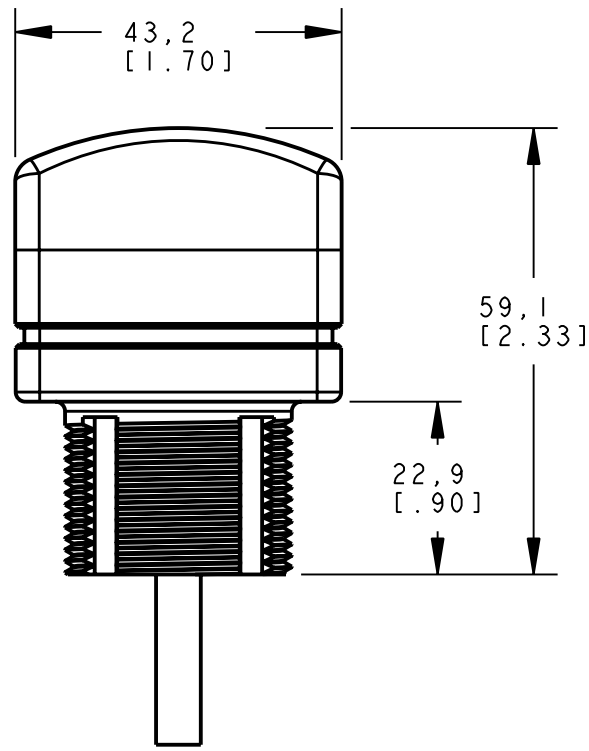

8 | 7 | 6 | 5 | 4 | 3 | 2 | 1

D  
C  
B  
A

ISOMETRIC VIEW  
SCALE 1:1

NOTES:  
1. ALL DIMENSIONS ARE MILLIMETERS [INCHES] UNLESS OTHERWISE NOTED.

This drawing is the property of BANNER ENGINEERING CORP. and is proprietary in general and in detail. Its contents shall not be revealed to outside parties without written consent of BANNER.

**BANNER** ENGINEERING CORP.  
P.O. BOX 9414  
MINNEAPOLIS, MN 55440

TITLE  
**VTB CABLE/PIGTAIL  
WEB CAD DRAWINGS 2D/3D**

THIRD ANGLE PROJECTION

SIZE B	DRAWING NO. <b>155339</b>	REV. -
SCALE 1:1		SHEET 1 OF 1