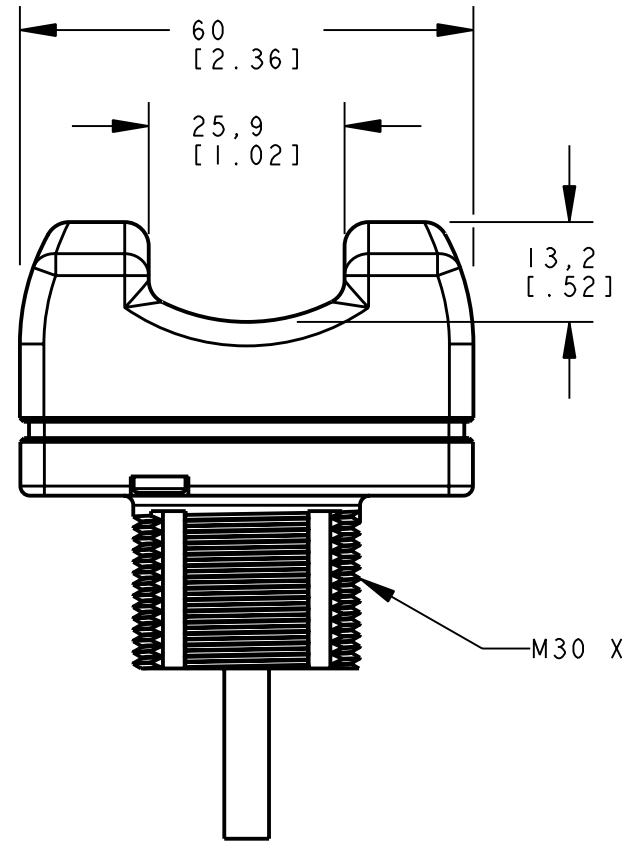

8 | 7 | 6 | 5 | 4 | 3 | 2 | 1

D  
C  
B  
A

ISOMETRIC VIEW  
SCALE 1:1

NOTES:  
1. ALL DIMENSIONS ARE MILLIMETERS [INCHES] UNLESS OTHERWISE NOTED.

This drawing is the property of BANNER ENGINEERING CORP. and is proprietary in general and in detail. Its contents shall not be revealed to outside parties without written consent of BANNER.

**BANNER** ENGINEERING CORP.  
P.O. BOX 9414  
MINNEAPOLIS, MN 55440

TITLE  
**VTB CABLE/PIGTAIL  
WEB CAD DRAWINGS 2D/3D**

THIRD ANGLE PROJECTION

SIZE B	DRAWING NO. <b>155339</b>	REV. -
SCALE 1:1		SHEET 1 OF 1