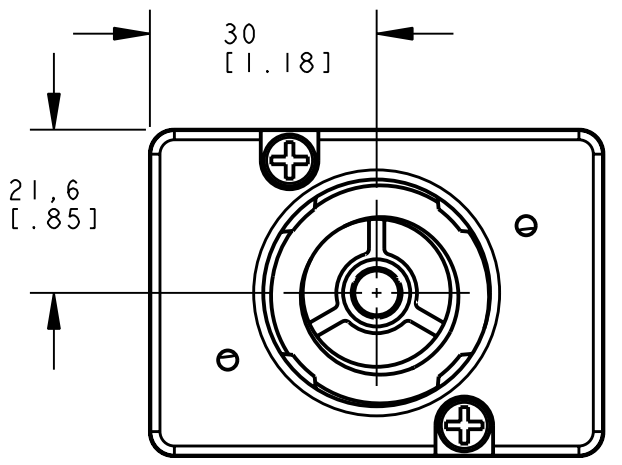

8 | 7 | 6 | 5 | 4 | 3 | 2 | 1

D  
C  
B  
A

ISOMETRIC VIEW  
SCALE 1:1

NOTES:  
1. ALL DIMENSIONS ARE MILLIMETERS [INCHES] UNLESS OTHERWISE NOTED.

This drawing is the property of BANNER ENGINEERING CORP. and is proprietary in general and in detail. Its contents shall not be revealed to outside parties without written consent of BANNER.

**BANNER** ENGINEERING CORP.  
P.O. BOX 9414  
MINNEAPOLIS, MN 55440

TITLE  
**VTB CABLE/PIGTAIL  
WEB CAD DRAWINGS 2D/3D**

THIRD ANGLE PROJECTION

SIZE B	DRAWING NO. <b>155339</b>	REV. -
SCALE 1:1		SHEET 1 OF 1