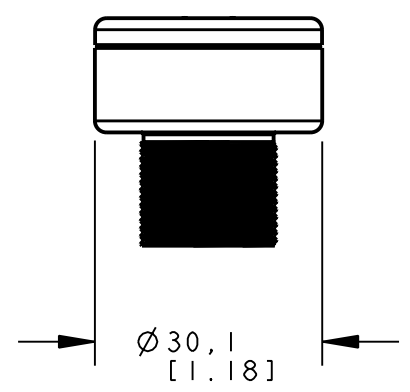

ISOMETRIC VIEW
SCALE 1:1

This drawing is the property of BANNER ENGINEERING CORP. and is proprietary in general and in detail. Its contents shall not be revealed to outside parties without written consent of BANNER.

BANNER ENGINEERING CORP.
P.O. BOX 9414
MINNEAPOLIS, MN 55440

THIRD ANGLE PROJECTION

TITLE
T18 6L/6LP CABLE/PIGTAIL
WEB CAD DRAWINGS 2D/3D

SIZE B	DRAWING NO. 155308	REV. 1
-----------	------------------------------	-----------

SCALE 1:1	SHEET 1 OF 1
--------------	-----------------

NOTES:
1. ALL DIMENSIONS ARE MILLIMETERS [INCHES] UNLESS OTHERWISE NOTED.