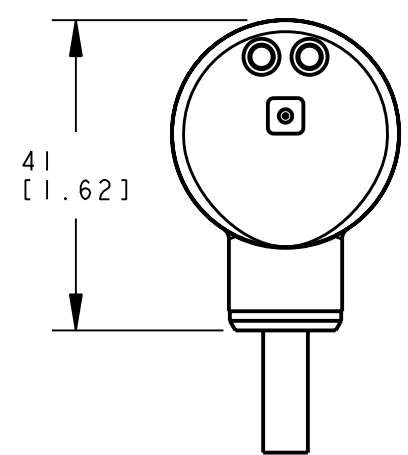

ISOMETRIC VIEW
SCALE 1:1

This drawing is the property of BANNER ENGINEERING CORP. and is proprietary in general and in detail. Its contents shall not be revealed to outside parties without written consent of BANNER.

BANNER ENGINEERING CORP.
P.O. BOX 9414
MINNEAPOLIS, MN 55440

THIRD ANGLE PROJECTION

TITLE
T18 6L/6LP CABLE/PIGTAIL
WEB CAD DRAWINGS 2D/3D

SIZE B	DRAWING NO. 155308	REV. 1
-----------	------------------------------	-----------

SCALE 1:1	SHEET 1 OF 1
--------------	-----------------

NOTES:
1. ALL DIMENSIONS ARE MILLIMETERS [INCHES] UNLESS OTHERWISE NOTED.