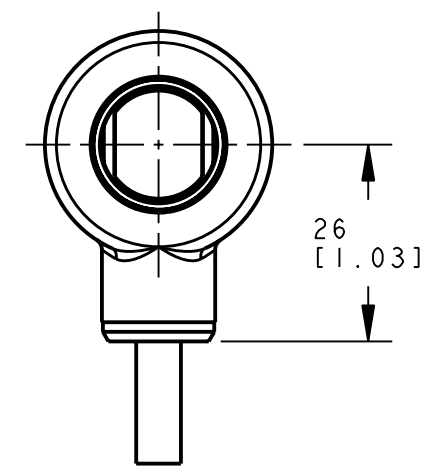

ISOMETRIC VIEW
SCALE 1:1

This drawing is the property of BANNER ENGINEERING CORP. and is proprietary in general and in detail. Its contents shall not be revealed to outside parties without written consent of BANNER.

BANNER ENGINEERING CORP.
P.O. BOX 9414
MINNEAPOLIS, MN 55440

THIRD ANGLE PROJECTION

TITLE
T18 6L/6LP CABLE/PIGTAIL
WEB CAD DRAWINGS 2D/3D

SIZE B	DRAWING NO. 155308	REV. 1
-----------	------------------------------	-----------

SCALE 1:1	SHEET 1 OF 1
--------------	-----------------

NOTES:
1. ALL DIMENSIONS ARE MILLIMETERS [INCHES] UNLESS OTHERWISE NOTED.