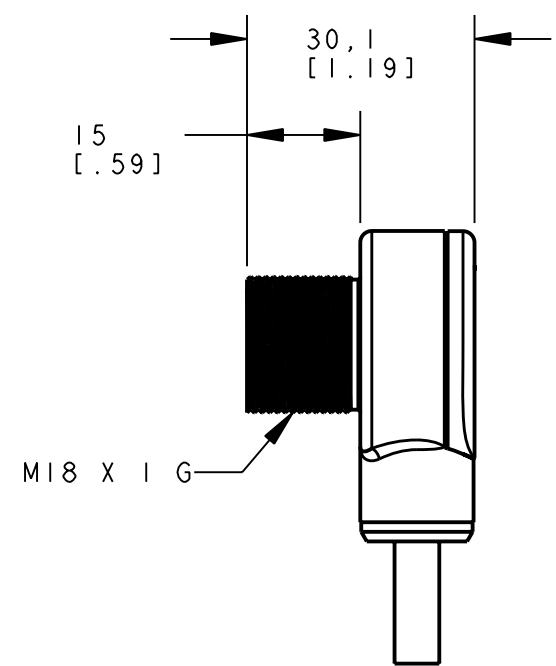

ISOMETRIC VIEW
SCALE 1:1

This drawing is the property of BANNER ENGINEERING CORP. and is proprietary in general and in detail. Its contents shall not be revealed to outside parties without written consent of BANNER.

BANNER ENGINEERING CORP.
P.O. BOX 9414
MINNEAPOLIS, MN 55440

THIRD ANGLE PROJECTION

TITLE
T18 6L/6LP CABLE/PIGTAIL
WEB CAD DRAWINGS 2D/3D

SIZE B	DRAWING NO. 155308	REV. 1
-----------	------------------------------	-----------

SCALE 1:1	SHEET 1 OF 1
--------------	-----------------

NOTES:
1. ALL DIMENSIONS ARE MILLIMETERS [INCHES] UNLESS OTHERWISE NOTED.