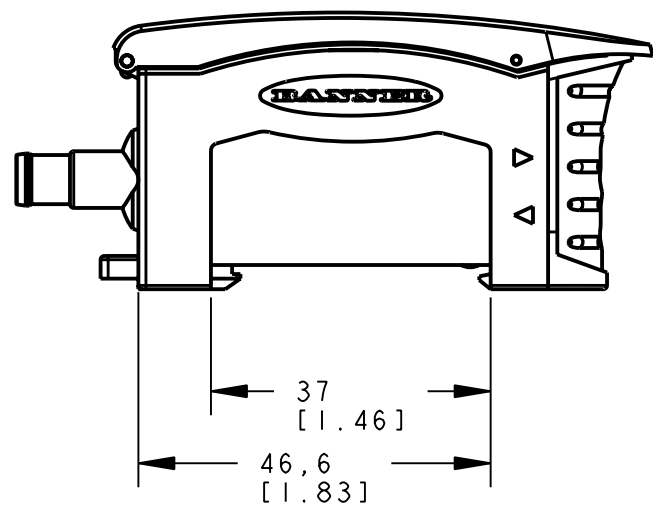

8 | 7 | 6 | 5 | 4 | 3 | 2 | 1

ISOMETRIC VIEW
SCALE 1:1

This drawing is the property of BANNER ENGINEERING CORP. and is proprietary in general and in detail. Its contents shall not be revealed to outside parties without written consent of BANNER.

BANNER ENGINEERING CORP.
P.O. BOX 9414
MINNEAPOLIS, MN 55440

THIRD ANGLE PROJECTION

TITLE
**DIODN/DP/IN/IP/UN/UP QD
WEB CAD DRAWINGS 2D/3D**

| | | |
|--------------|------------------------------|------|
| SIZE B | DRAWING NO. 156681 | REV. |
| SCALE 1:1 | SHEET 1 OF 1 | |

NOTES:
1. ALL DIMENSIONS ARE MILLIMETERS [INCHES] UNLESS OTHERWISE NOTED.

8 | 7 | 6 | 5 | 4 | 3 | 2 | 1 | PRO/E