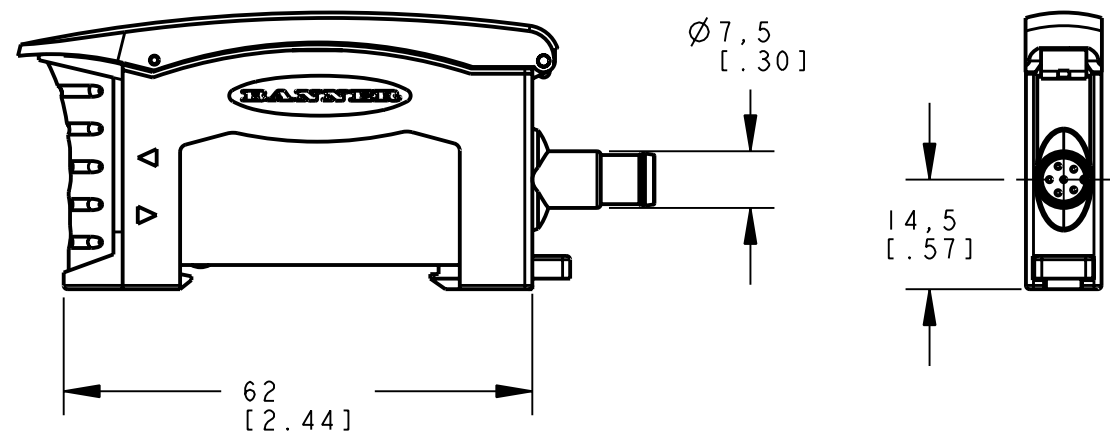

8 | 7 | 6 | 5 | 4 | 3 | 2 | 1

ISOMETRIC VIEW
SCALE 1:1

This drawing is the property of BANNER ENGINEERING CORP. and is proprietary in general and in detail. Its contents shall not be revealed to outside parties without written consent of BANNER.

BANNER ENGINEERING CORP.
P.O. BOX 9414
MINNEAPOLIS, MN 55440

THIRD ANGLE PROJECTION

TITLE
**DIODN/DP/IN/IP/UN/UP QD
WEB CAD DRAWINGS 2D/3D**

| | | |
|--------------|------------------------------|------|
| SIZE B | DRAWING NO. 156681 | REV. |
| SCALE 1:1 | SHEET 1 OF 1 | |

NOTES:
1. ALL DIMENSIONS ARE MILLIMETERS [INCHES] UNLESS OTHERWISE NOTED.

8 | 7 | 6 | 5 | 4 | 3 | 2 | 1 | PRO/E