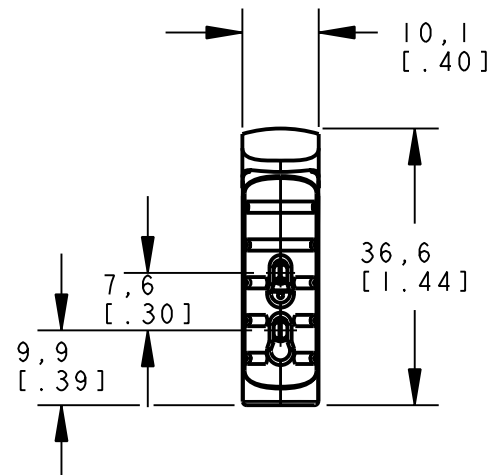

8 | 7 | 6 | 5 | 4 | 3 | 2 | 1

ISOMETRIC VIEW
SCALE 1:1

This drawing is the property of BANNER ENGINEERING CORP. and is proprietary in general and in detail. Its contents shall not be revealed to outside parties without written consent of BANNER.

BANNER ENGINEERING CORP.
P.O. BOX 9414
MINNEAPOLIS, MN 55440

THIRD ANGLE PROJECTION

TITLE
**DIODN/DP/IN/IP/UN/UP QD
WEB CAD DRAWINGS 2D/3D**

| | | |
|--------------|------------------------------|------|
| SIZE B | DRAWING NO. 156681 | REV. |
| SCALE 1:1 | SHEET 1 OF 1 | |

NOTES:
1. ALL DIMENSIONS ARE MILLIMETERS [INCHES] UNLESS OTHERWISE NOTED.

8 | 7 | 6 | 5 | 4 | 3 | 2 | 1 | PRO/E