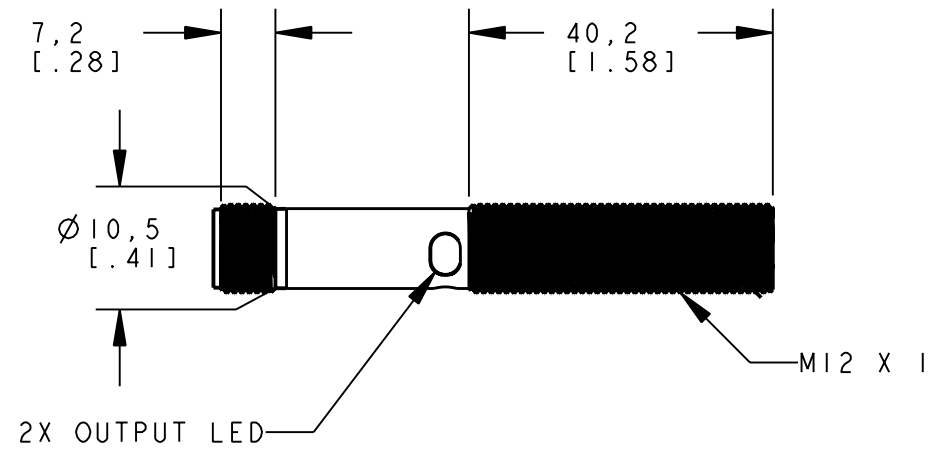

8 7 6 5 4 3 2 1

NOTES:  
1. ALL DIMENSIONS ARE MILLIMETERS [INCHES] UNLESS OTHERWISE NOTED.

This drawing is the property of BANNER ENGINEERING CORP. and is proprietary in general and in detail. Its contents shall not be revealed to outside parties without written consent of BANNER.

BANNER ENGINEERING CORP.  
P.O. BOX 9414  
MINNEAPOLIS, MN 55440

THIRD ANGLE PROJECTION

TITLE  
**M12FF EURO QD  
WEB ASSEMBLY**

SIZE B	DRAWING NO. <b>137702</b>	REV. -
-----------	------------------------------	-----------