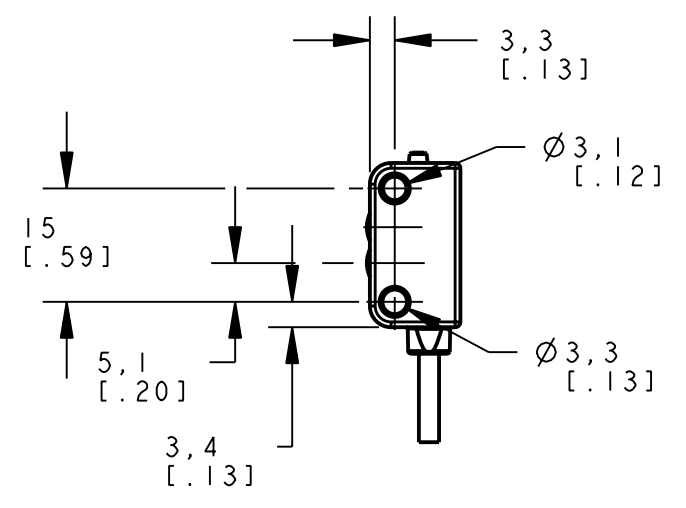

8 7 6 5 4 3 2 1

D
C
B
A

D
C
B
A

NOTES:
1. ALL DIMENSIONS ARE MILLIMETERS [INCHES] UNLESS OTHERWISE NOTED.

This drawing is the property of BANNER ENGINEERING CORP. and is proprietary in general and in detail. Its contents shall not be revealed to outside parties without written consent of BANNER.

BANNER ENGINEERING CORP.
P.O. BOX 9414
MINNEAPOLIS, MN 55440

THIRD ANGLE PROJECTION

TITLE
**Q12FF CABLE
WEB CAD DRAWINGS 2D/3D**

SIZE B	DRAWING NO. 141138	REV. -
SCALE 1:1		SHEET 1 OF 1

8 7 6 5 4 3 2 1

PRO/E