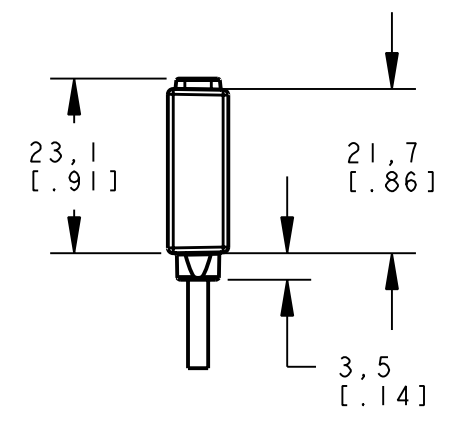

8 7 6 5 4 3 2 1

D
C
B
A

D
C
B
A

NOTES:
1. ALL DIMENSIONS ARE MILLIMETERS [INCHES] UNLESS OTHERWISE NOTED.

This drawing is the property of BANNER ENGINEERING CORP. and is proprietary in general and in detail. Its contents shall not be revealed to outside parties without written consent of BANNER.

BANNER ENGINEERING CORP.
P.O. BOX 9414
MINNEAPOLIS, MN 55440

THIRD ANGLE PROJECTION

TITLE
**Q12FF CABLE
WEB CAD DRAWINGS 2D/3D**

SIZE B	DRAWING NO. 141138	REV. -
SCALE 1:1		SHEET 1 OF 1

8 7 6 5 4 3 2 1

PRO/E