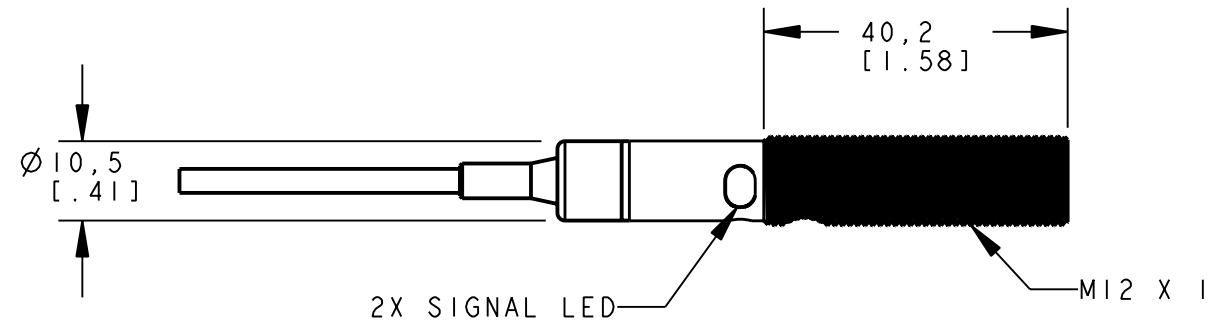

8 | 7 | 6 | 5 | 4 | 3 | 2 | 1

This drawing is the property of BANNER ENGINEERING CORP. and is proprietary in general and in detail. Its contents shall not be revealed to outside parties without written consent of BANNER.

BANNER ENGINEERING CORP.
P.O. BOX 9414
MINNEAPOLIS, MN 55440

THIRD ANGLE PROJECTION

TITLE
**M12R CABLE
WEB ASSEMBLY**

SIZE B	DRAWING NO. 137699	REV. -
SCALE 1:1		SHEET 1 OF 1

NOTES:
1. ALL DIMENSIONS ARE MILLIMETERS [INCHES] UNLESS OTHERWISE NOTED.

8 | 7 | 6 | 5 | 4 | 3 | 2 | 1

PRO/E