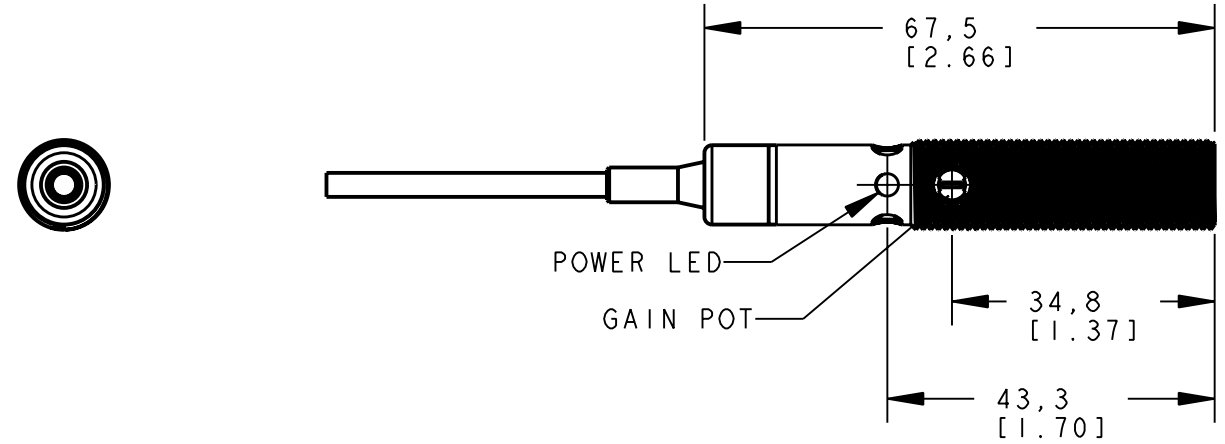

8 | 7 | 6 | 5 | 4 | 3 | 2 | 1

This drawing is the property of BANNER ENGINEERING CORP. and is proprietary in general and in detail. Its contents shall not be revealed to outside parties without written consent of BANNER.

BANNER ENGINEERING CORP.
P.O. BOX 9414
MINNEAPOLIS, MN 55440

THIRD ANGLE PROJECTION

TITLE
**M12R CABLE
WEB ASSEMBLY**

SIZE B	DRAWING NO. 137699	REV. -
SCALE 1:1		SHEET 1 OF 1

NOTES:
1. ALL DIMENSIONS ARE MILLIMETERS [INCHES] UNLESS OTHERWISE NOTED.

8 | 7 | 6 | 5 | 4 | 3 | 2 | 1

PRO/E