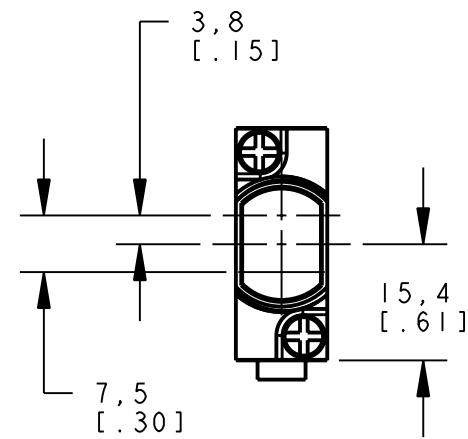

8 | 7 | 6 | 5 | 4 | 3 | 2 | 1

ISOMETRIC VIEW
SCALE 1:1

NOTES:
1. ALL DIMENSIONS ARE MILLIMETERS [INCHES] UNLESS OTHERWISE NOTED.

This drawing is the property of BANNER ENGINEERING CORP. and is proprietary in general and in detail. Its contents shall not be revealed to outside parties without written consent of BANNER.

BANNER ENGINEERING CORP.
P.O. BOX 9414
MINNEAPOLIS, MN 55440

THIRD ANGLE PROJECTION

TITLE
SM312 D/DV/LV/LVAG CABLE/PIGTAIL
WEB CAD DRAWINGS 2D/3D

SIZE B	DRAWING NO. 154445	REV. 1
-----------	------------------------------	-----------

SCALE 1:1	SHEET 1 OF 1
--------------	-----------------

8 | 7 | 6 | 5 | 4 | 3 | 2 | 1 | PRO/E