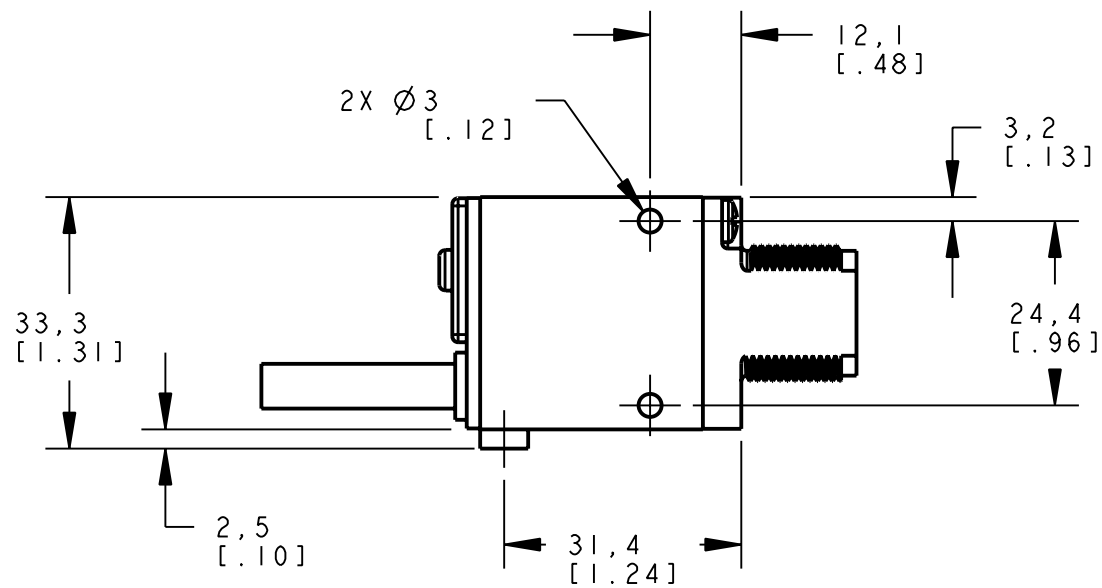

8 | 7 | 6 | 5 | 4 | 3 | 2 | 1

ISOMETRIC VIEW
SCALE 1:1

NOTES:
1. ALL DIMENSIONS ARE MILLIMETERS [INCHES] UNLESS OTHERWISE NOTED.

This drawing is the property of BANNER ENGINEERING CORP. and is proprietary in general and in detail. Its contents shall not be revealed to outside parties without written consent of BANNER.

BANNER ENGINEERING CORP.
P.O. BOX 9414
MINNEAPOLIS, MN 55440

THIRD ANGLE PROJECTION

TITLE
SM312 D/DV/LV/LVAG CABLE/PIGTAIL
WEB CAD DRAWINGS 2D/3D

SIZE B	DRAWING NO. 154445	REV. 1
-----------	------------------------------	-----------