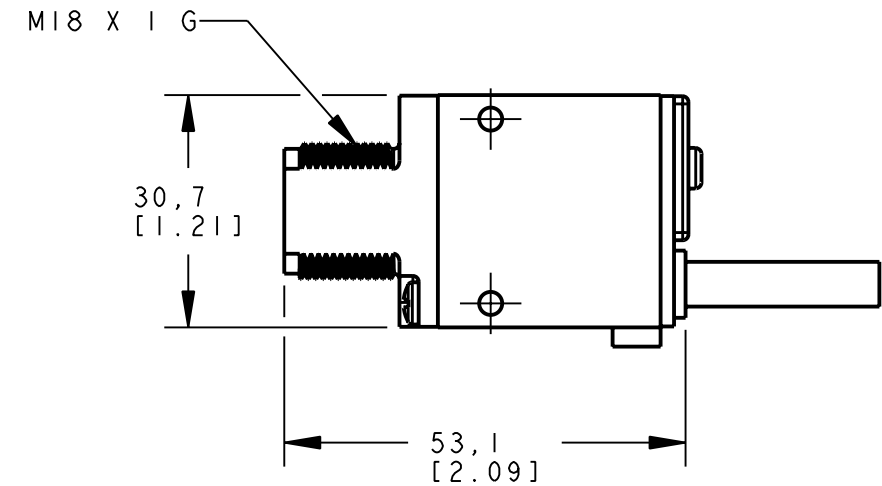

8 | 7 | 6 | 5 | 4 | 3 | 2 | 1

ISOMETRIC VIEW
SCALE 1:1

NOTES:
1. ALL DIMENSIONS ARE MILLIMETERS [INCHES] UNLESS OTHERWISE NOTED.

This drawing is the property of BANNER ENGINEERING CORP. and is proprietary in general and in detail. Its contents shall not be revealed to outside parties without written consent of BANNER.

BANNER ENGINEERING CORP.
P.O. BOX 9414
MINNEAPOLIS, MN 55440

THIRD ANGLE PROJECTION

TITLE
SM312 D/DV/LV/LVAG CABLE/PIGTAIL
WEB CAD DRAWINGS 2D/3D

SIZE B	DRAWING NO. 154445	REV. 1
-----------	------------------------------	-----------