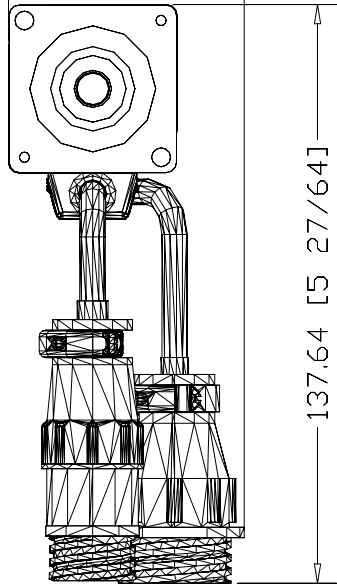

56.12 [2 13/64]

137.64 [5 27/64]

98.50 [3 7/8]

TLY-A130T-HK62AA

Servo Motor, NEMA 17,  
6000 rpm, Incremental  
Encoder (2000 lines), IP65  
housing