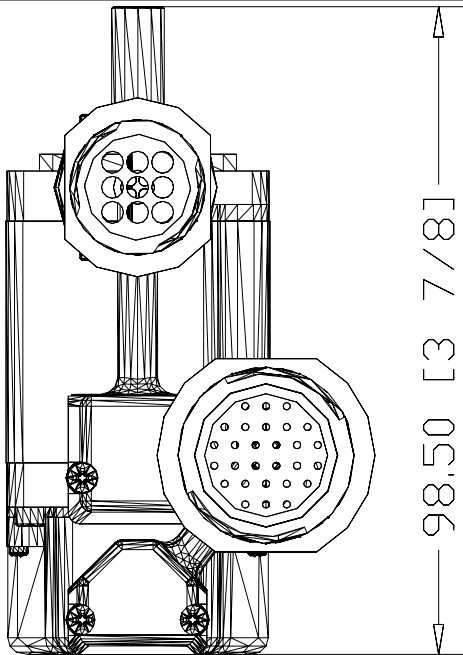

56.12 [2 13/64]

137.64 [5 27/64]

98.50 [3 7/8]

TLY-A130T-HK62AA

Servo Motor, NEMA 17,  
6000 rpm, Incremental  
Encoder (2000 lines), IP65  
housing