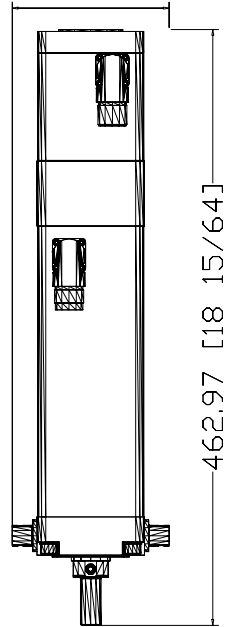

122.01 [4 51/64]

MPAI-x3150xM34B
MP Series Heavy Duty
Electric Cylinder, 83 mm
Trunnion Mt., 150mm
stroke, 230V/460V Servo,
Ball/Roller Screw w/Brake