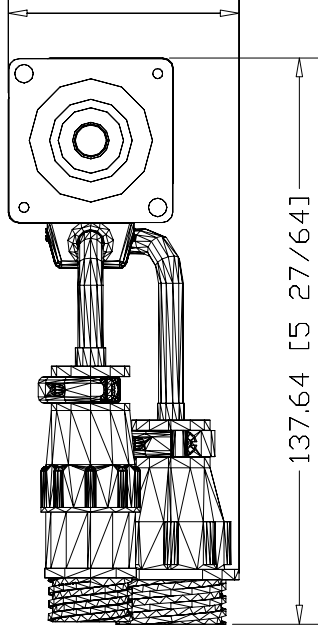

56.12 [2 13/64]

TLY-A120T-HK64AA
Servo Motor, NEMA 17,
6000 rpm, Incremental
Encoder (2000 lines), IP65
housing, w/Brake