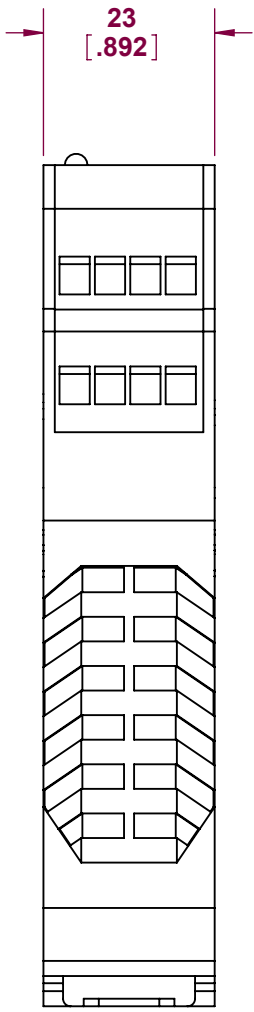

ALL DIMENSIONS ARE REFERENCE ONLY

DO NOT SCALE

ALL DIMENSIONS ARE REFERENCE ONLY

This drawing is the property of Rockwell Automation & may not be used for any other purpose other than that for which it was supplied without the express written authority of Rockwell Automation.

DRG No.
MSR132ED

THIRD ANGLE PROJ.	SCALE
	1:1
MATERIAL	N/A
FINISH	N/A
TITLE	MONITORING SAFETY RELAY

DRAWN	DATE
CHECKED	DATE
APPROVED	DATE

Drawing No.
MSR132ED
Rockwell Automation