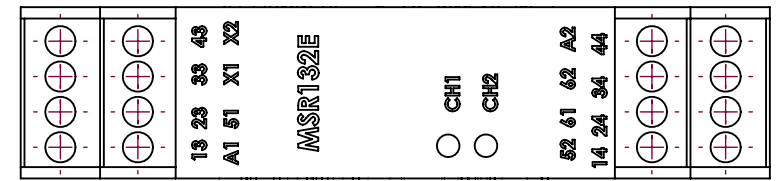

ALL DIMENSIONS ARE REFERENCE ONLY

DO NOT SCALE

ALL DIMENSIONS ARE REFERENCE ONLY

This drawing is the property of Rockwell Automation & may not be used for any other purpose other than that for which it was supplied without the express written authority of Rockwell Automation.

DRG No.
MSR132ED

THIRD ANGLE PROJ.	SCALE
	1:1
MATERIAL	N/A
FINISH	N/A
TITLE	MONITORING SAFETY RELAY

DRAWN	DATE
CHECKED	DATE
APPROVED	DATE

Drawing No.
MSR132ED
Rockwell Automation