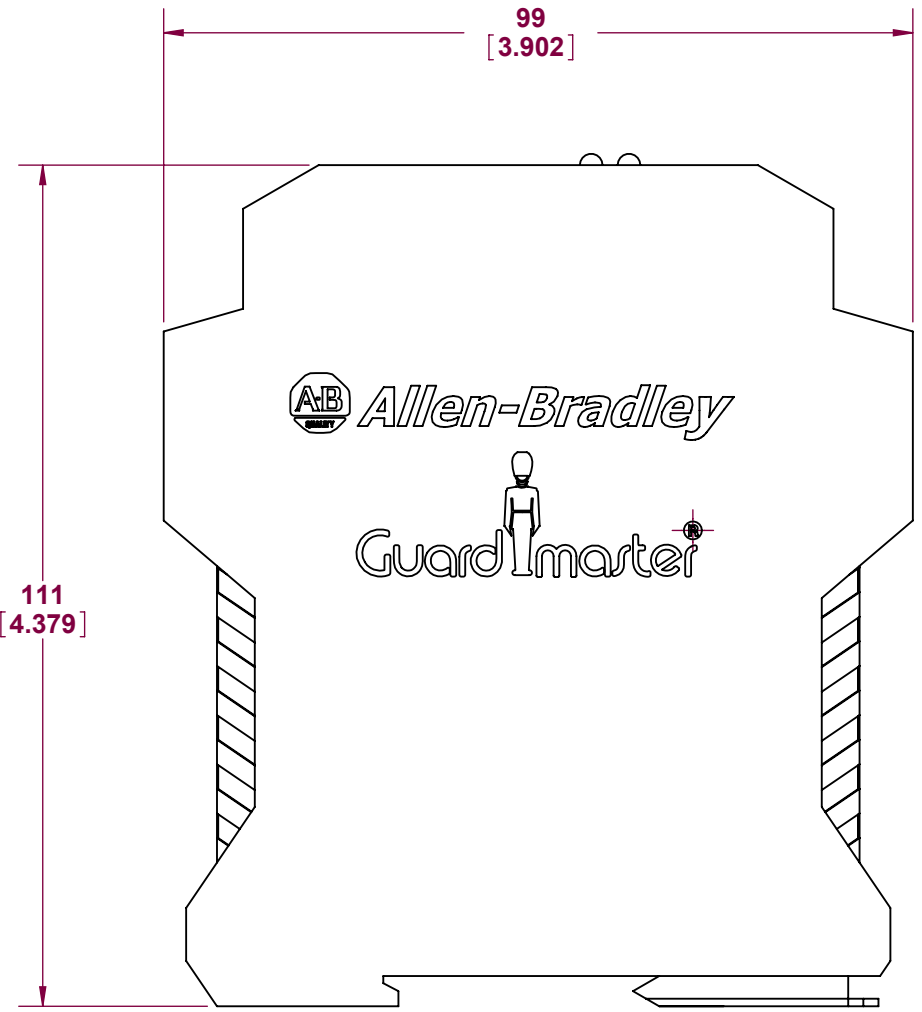

ALL DIMENSIONS ARE REFERENCE ONLY

DO NOT SCALE

ALL DIMENSIONS ARE REFERENCE ONLY

This drawing is the property of Rockwell Automation & may not be used for any other purpose other than that for which it was supplied without the express written authority of Rockwell Automation.

DRG No.
MSR132ED

THIRD ANGLE PROJ.	SCALE
	1:1
MATERIAL	N/A
FINISH	N/A
TITLE	MONITORING SAFETY RELAY

DRAWN	DATE
CHECKED	DATE
APPROVED	DATE

Drawing No.
MSR132ED
Rockwell Automation