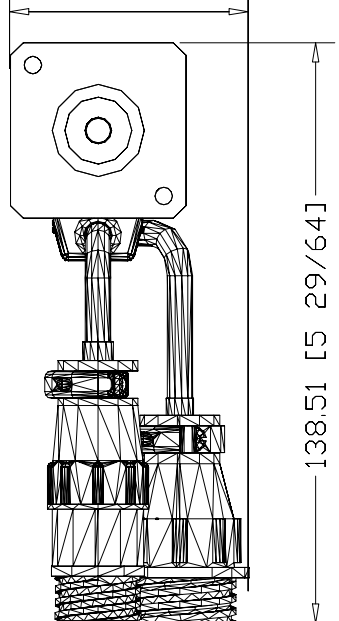

56.99 [2 1/4]

138.51 [5 29/64]

127.08 [5]

TLY-A120T-HK64AN
Servo Motor, NEMA 17,
6000 rpm, Incremental
Encoder (2000 lines), IP65
housing, w/Brake, NEMA