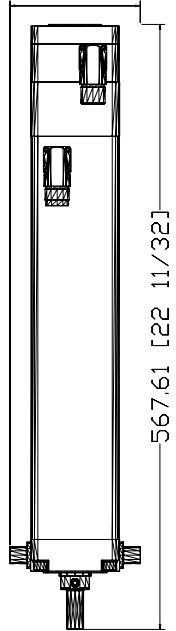

122.01 [4 51/64]

567.61 [22 11/32]

124.56 [4 29/32]

MPAI-x3300xM32B  
MP Series Heavy Duty  
Electric Cylinder, 83 mm  
Trunnion Mt., 300mm  
stroke, 230V/460V Servo,  
Ball/Roller Screw