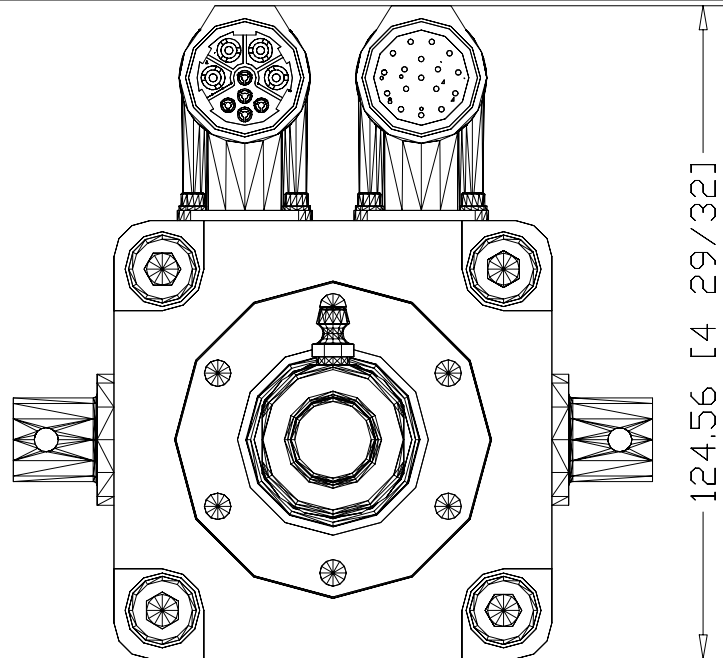

122.01 [4 51/64]

567.61 [22 11/32]

124.56 [4 29/32]

MPAI-x3300xM32B  
MP Series Heavy Duty  
Electric Cylinder, 83 mm  
Trunnion Mt., 300mm  
stroke, 230V/460V Servo,  
Ball/Roller Screw