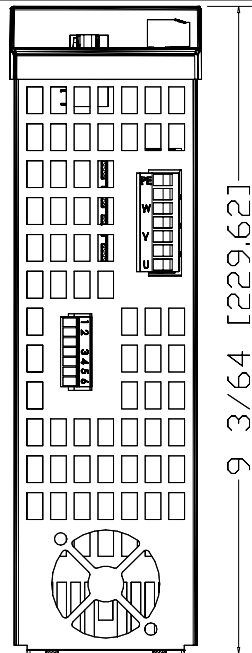

2 43/64 [67.97]

7 1/2 [190.50]

9 3/64 [229.62]

2097-V33PR6
Kinetix 300 EtherNet/IP
Indexing Servo Drive
120/240V AC Single-Phase
or Three-Phase, 3.0 kW