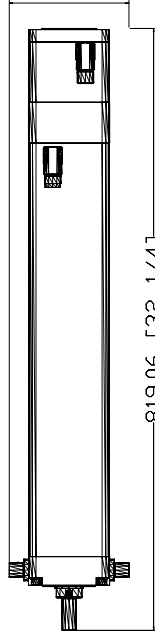

163.13 [6 27/64]

819.06 [32 1/4]

MPAI-x4450xM34B
MP Series Heavy Duty
Electric Cylinder, 110 mm
Trunnion Mt., 450mm
stroke, 230V/460V Servo,
Ball/Roller Screw w/Brake

151.48 [5 31/32]