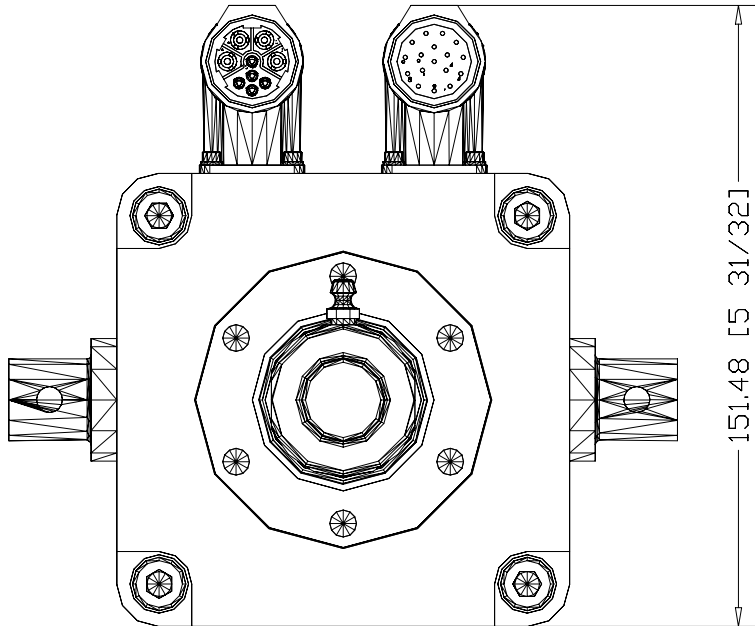

163.13 [6 27/64]

819.06 [32 1/4]

MPAI-x4450xM34B
MP Series Heavy Duty
Electric Cylinder, 110 mm
Trunnion Mt., 450mm
stroke, 230V/460V Servo,
Ball/Roller Screw w/Brake

151.48 [5 31/32]