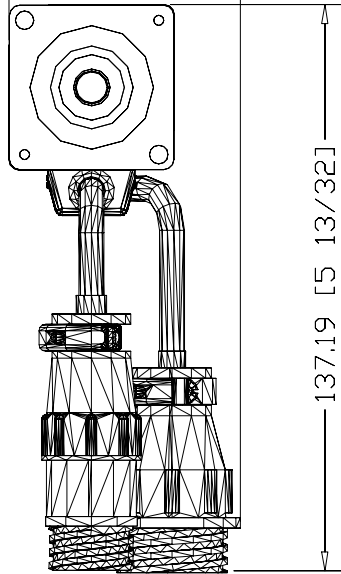

56.12 [2 13/64]

TLY-A120T-HK62AA

Servo Motor, NEMA 17,  
6000 rpm, Incremental  
Encoder (2000 lines), IP65  
housing