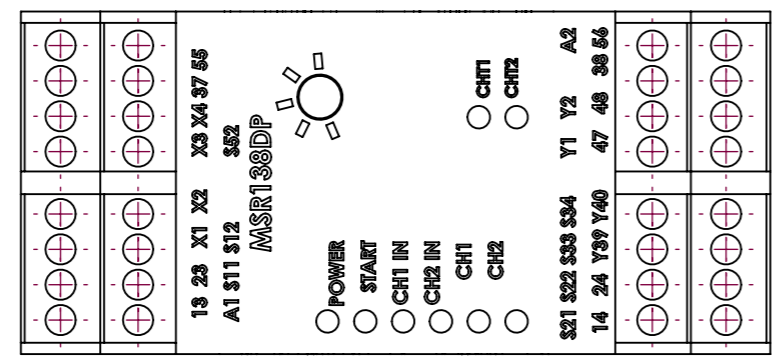

This drawing is the property of Rockwell Automation & may not be used for any other purpose other than that for which it was supplied without the express written authority of Rockwell Automation.

DRG No.  
**MSR138DP**

THIRD ANGLE PROJ.	SCALE 1:1
MATERIAL	N/A
FINISH	N/A
TITLE	MONITORING SAFETY RELAY

DRAWN	DATE
CHECKED	DATE
APPROVED	DATE

Drawing No.  
**MSR138DP**

**Rockwell Automation**