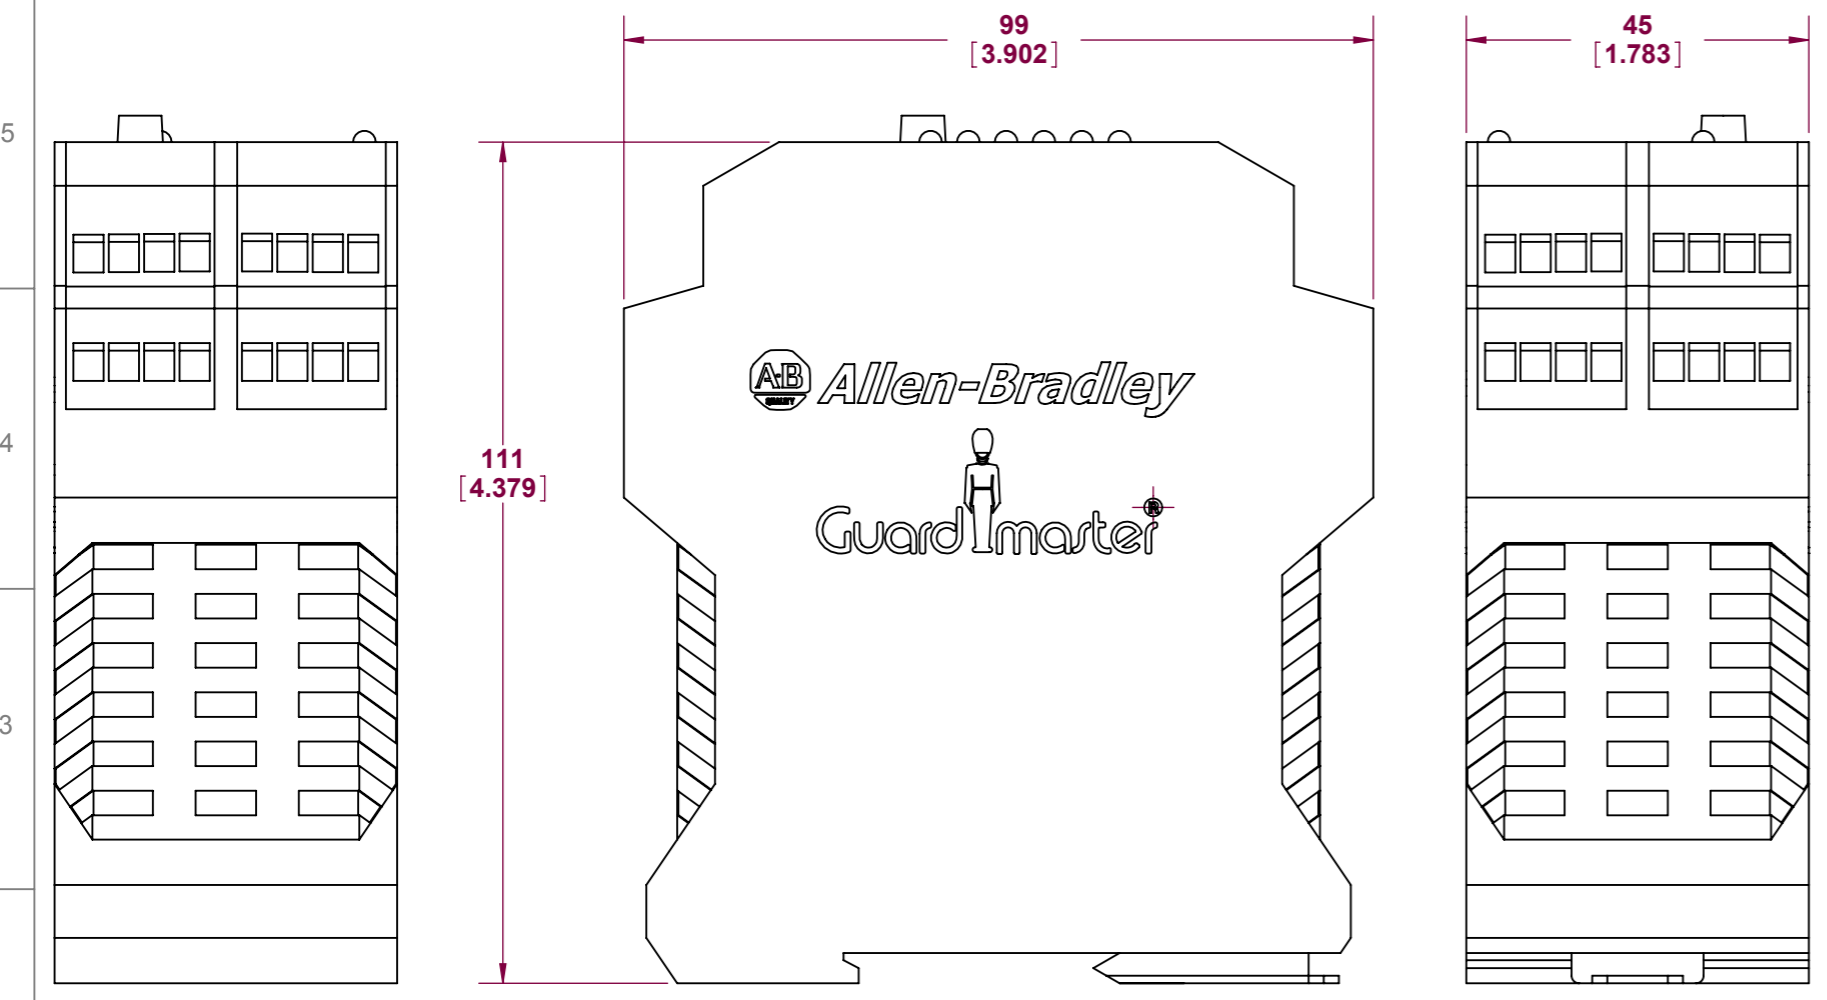

This drawing is the property of Rockwell Automation & may not be used for any other purpose other than that for which it was supplied without the express written authority of Rockwell Automation.

DRG No.  
**MSR138DP**

THIRD ANGLE PROJ.	SCALE 1:1
MATERIAL	N/A
FINISH	N/A
TITLE	MONITORING SAFETY RELAY

DRAWN	DATE
CHECKED	DATE
APPROVED	DATE

Drawing No.  
**MSR138DP**

**Rockwell Automation**