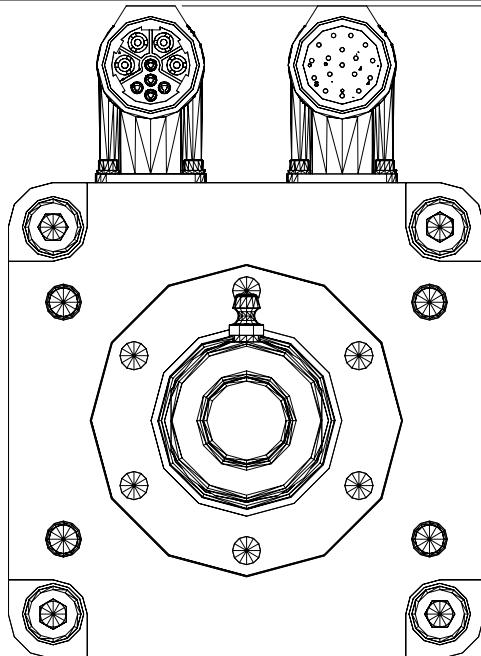

110.49 [4 11/32]

666.66 [26 1/4]

151.48 [5 31/32]

MPAI-x4300xM34A
MP Series Heavy Duty
Electric Cylinder, 110 mm
Std. Mt., 300mm stroke,
230V/460V Servo,
Ball/Roller Screw w/Brake